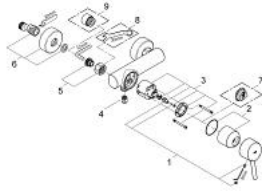

32 699 001 **CONCETTO SINGLE-LEVER SHOWER MIXER 1/2"**

PRODUCT DESCRIPTION

- Colour: chrome
- wall mounted
- metal lever
- GROHE SilkMove 46 mm ceramic cartridge
- Eco-Override-Stop lever resistance for saving water
- GROHE LongLife finish
- adjustable flow rate limiter
- adjustable minimum flow rate approx. 2.5 l/min
- shower bottom outlet 1/2" with integrated non return valve
- S-unions
- optional temperature limiter ref. no. 46 308
- protected against backflow
- noise classification I in accordance with DIN 4109

32 699 001 **CONCETTO SINGLE-LEVER SHOWER MIXER 1/2"**

SPARE PARTS, 4月 2010 – now

- 1: Lever (Spare part-nr. 46723000)
- 2: Cap (Spare part-nr. 46578000)
- 3: Cartridge (Spare part-nr. 46588000)
- 4: Non-return valve (Spare part-nr. 08565000)
- 5: Screw connection 1/2" (Spare part-nr. 45044000)
- 6: S-union (Spare part-nr. 12662000)
- 7: Temperature limiter (Spare part-nr. 08791000)*
- 8: Special spanner (Spare part-nr. 19377000)*
- 9: Extension 3/4", 20 mm (Spare part-nr. 0713000M)*