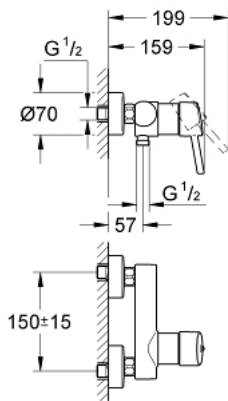

32 699 001 **CONCETTO SINGLE-LEVER SHOWER MIXER 1/2"**

PRODUCT DESCRIPTION

- Colour: chrome
- wall mounted
- metal lever
- GROHE SilkMove 46 mm ceramic cartridge
- Eco-Override-Stop lever resistance for saving water
- GROHE LongLife finish
- adjustable flow rate limiter
- adjustable minimum flow rate approx. 2.5 l/min
- shower bottom outlet 1/2" with integrated non return valve
- S-unions
- optional temperature limiter ref. no. 46 308
- protected against backflow
- noise classification I in accordance with DIN 4109

32 699 001 **CONCETTO SINGLE-LEVER SHOWER MIXER 1/2"**

SPARE PARTS, 4月 2010 – now

- 1: Lever (Spare part-nr. 46723000)
- 2: Cap (Spare part-nr. 46578000)
- 3: Cartridge (Spare part-nr. 46588000)
- 4: Non-return valve (Spare part-nr. 08565000)
- 5: Screw connection 1/2" (Spare part-nr. 45044000)
- 6: S-union (Spare part-nr. 12662000)
- 7: Temperature limiter (Spare part-nr. 08791000)*
- 8: Special spanner (Spare part-nr. 19377000)*
- 9: Extension 3/4", 20 mm (Spare part-nr. 0713000M)*