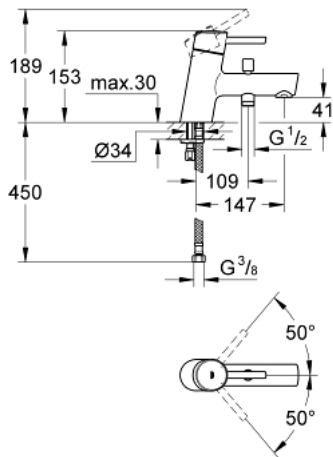

32 701 001 **CONCETTO SINGLE-LEVER BATH/SHOWER MIXER**

PRODUCT DESCRIPTION

- Colour: chrome
- single hole installation
- metal lever
- GROHE SilkMove 46 mm ceramic cartridge
- GROHE LongLife finish
- adjustable flow rate limiter
- adjustable minimum flow rate approx. 2.5 l/min
- automatic diverter: bath/shower
- mousseur
- integrated non-return valve in shower outlet 1/2"
- flexible connection hoses
- Protected against backflow
- optional temperature limiter ref. no. 46 308
- minimum pressure 1,0 bar

32 701 001 **CONCETTO SINGLE-LEVER BATH/SHOWER MIXER**

SPARE PARTS, April 2010 – now

- 1: Lever (Spare part-nr. 46723000)
- 2: Cartridge (Spare part-nr. 46588000)
- 3: Mousseur (Spare part-nr. 13939000)
- 4: Diverter knob (Spare part-nr. 64309000)
- 5: Diverter (Spare part-nr. 65655000)
- 6: Non-return valve (Spare part-nr. 08565000)
- 7: Shank mounting kit (Spare part-nr. 46249000)
- 8: Temperature limiter (Spare part-nr. 08791000)*
- 9: Mounting wrench (Spare part-nr. 19017000)*