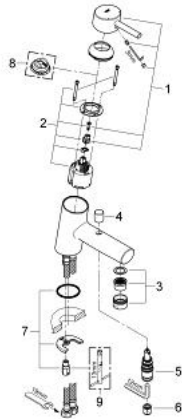

32 701 001 **CONCETTO SINGLE-LEVER BATH/SHOWER MIXER**

PRODUCT DESCRIPTION

- Colour: chrome
- single hole installation
- metal lever
- GROHE SilkMove 46 mm ceramic cartridge
- GROHE LongLife finish
- adjustable flow rate limiter
- adjustable minimum flow rate approx. 2.5 l/min
- automatic diverter: bath/shower
- mousseur
- integrated non-return valve in shower outlet 1/2"
- flexible connection hoses
- Protected against backflow
- optional temperature limiter ref. no. 46 308
- minimum pressure 1,0 bar

32 701 001 **CONCETTO SINGLE-LEVER BATH/SHOWER MIXER**

SPARE PARTS, April 2010 – now

- 1: Lever (Spare part-nr. 46723000)
- 2: Cartridge (Spare part-nr. 46588000)
- 3: Mousseur (Spare part-nr. 13939000)
- 4: Diverter knob (Spare part-nr. 64309000)
- 5: Diverter (Spare part-nr. 65655000)
- 6: Non-return valve (Spare part-nr. 08565000)
- 7: Shank mounting kit (Spare part-nr. 46249000)
- 8: Temperature limiter (Spare part-nr. 08791000)*
- 9: Mounting wrench (Spare part-nr. 19017000)*