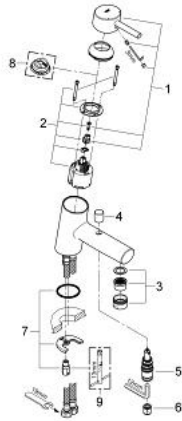

32 701 001 **CONCETTO SINGLE-LEVER BATH MIXER 1/2"**

PRODUCT DESCRIPTION

- Colour: chrome
- single hole installation
- metal lever
- GROHE SilkMove 46 mm ceramic cartridge
- GROHE LongLife finish
- adjustable flow rate limiter
- adjustable minimum flow rate approx. 2.5 l/min
- automatic diverter: bath/shower
- mousseur
- integrated non-return valve in the shower outlet 1/2"
- flexible connection hoses
- protected against backflow
- optional temperature limiter ref. no. 46 308
- min. recommended pressure 1.0 bar

32 701 001 **CONCETTO SINGLE-LEVER BATH MIXER 1/2"**

SPARE PARTS, 4月 2010 – now

- 1: Lever (Spare part-nr. 46723000)
- 2: Cartridge (Spare part-nr. 46588000)
- 3: Mousseur (Spare part-nr. 13939000)
- 4: Diverter knob (Spare part-nr. 64309000)
- 5: Diverter (Spare part-nr. 65655000)
- 6: Non-return valve (Spare part-nr. 08565000)
- 7: Shank mounting kit (Spare part-nr. 46249000)
- 8: Temperature limiter (Spare part-nr. 08791000)*
- 9: Mounting wrench (Spare part-nr. 19017000)*