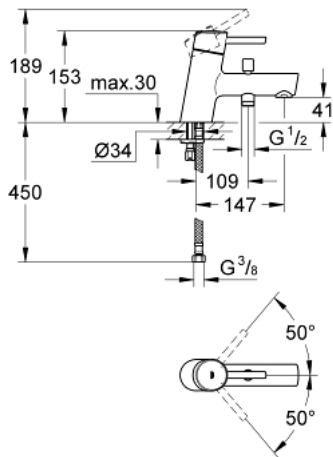

32 701 001 **CONCETTO SINGLE-LEVER BATH MIXER 1/2"**

PRODUCT DESCRIPTION

- Colour: chrome
- single hole installation
- metal lever
- GROHE SilkMove 46 mm ceramic cartridge
- GROHE LongLife finish
- adjustable flow rate limiter
- adjustable minimum flow rate approx. 2.5 l/min
- automatic diverter: bath/shower
- mousseur
- integrated non-return valve in the shower outlet 1/2"
- flexible connection hoses
- protected against backflow
- optional temperature limiter ref. no. 46 308
- min. recommended pressure 1.0 bar

32 701 001 **CONCETTO SINGLE-LEVER BATH MIXER 1/2"**

SPARE PARTS, 4月 2010 – now

- 1: Lever (Spare part-nr. 46723000)
- 2: Cartridge (Spare part-nr. 46588000)
- 3: Mousseur (Spare part-nr. 13939000)
- 4: Diverter knob (Spare part-nr. 64309000)
- 5: Diverter (Spare part-nr. 65655000)
- 6: Non-return valve (Spare part-nr. 08565000)
- 7: Shank mounting kit (Spare part-nr. 46249000)
- 8: Temperature limiter (Spare part-nr. 08791000)*
- 9: Mounting wrench (Spare part-nr. 19017000)*