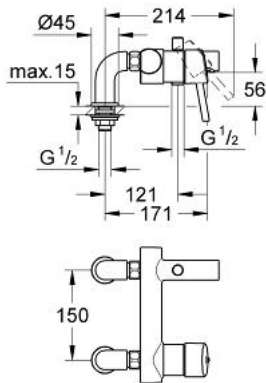

## 32 702 001 **CONCETTO SINGLE-LEVER BATH/SHOWER MIXER**

### PRODUCT DESCRIPTION

- Colour: chrome
- bath rim/tyle bank installation
- metal lever
- GROHE SilkMove 46 mm ceramic cartridge
- Eco-Override-Stop lever resistance for saving water
- GROHE LongLife finish
- adjustable flow rate limiter
- automatic diverter: bath/shower
- integrated non-return valve in shower outlet 1/2"
- mousseur
- pillar unions
- optional temperature limiter ref. no. 46 308
- Protected against backflow
- noise classification 1 in accordance with DIN4109
- minimum pressure 1,0 bar

### **SPARE PARTS**, April 2010 – now

- 1: Lever (Spare part-nr. 46723000)
- 2: Shield (Spare part-nr. 46578000)
- 3: Cartridge (Spare part-nr. 46588000)
- 4: Mousseur (Spare part-nr. 13952000)
- 5: Diverter knob (Spare part-nr. 64309000)
- 6: Diverter (Spare part-nr. 65655000)
- 7: Non-return valve (Spare part-nr. 08565000)
- 8: Screw joint (Spare part-nr. 45044000)
- 9: Pillar union (Spare part-nr. 14012000)
- 10: Temperature limiter (Spare part-nr. 08791000)\*
- 11: Special spanner (Spare part-nr. 19377000)\*
- 12: Extension 3/4", 20 mm (Spare part-nr. 0713000M)\*