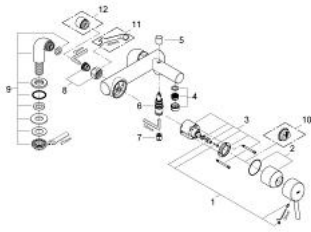

## 32 702 001 **CONCETTO SINGLE-LEVER BATH/SHOWER MIXER**

### PRODUCT DESCRIPTION

- Colour: chrome
- bath rim/tyle bank installation
- metal lever
- GROHE SilkMove 46 mm ceramic cartridge
- Eco-Override-Stop lever resistance for saving water
- GROHE LongLife finish
- adjustable flow rate limiter
- automatic diverter: bath/shower
- integrated non-return valve in shower outlet 1/2"
- mousseur
- pillar unions
- optional temperature limiter ref. no. 46 308
- Protected against backflow
- noise classification 1 in accordance with DIN4109
- minimum pressure 1,0 bar

### **SPARE PARTS**, April 2010 – now

- 1: Lever (Spare part-nr. 46723000)
- 2: Shield (Spare part-nr. 46578000)
- 3: Cartridge (Spare part-nr. 46588000)
- 4: Mousseur (Spare part-nr. 13952000)
- 5: Diverter knob (Spare part-nr. 64309000)
- 6: Diverter (Spare part-nr. 65655000)
- 7: Non-return valve (Spare part-nr. 08565000)
- 8: Screw joint (Spare part-nr. 45044000)
- 9: Pillar union (Spare part-nr. 14012000)
- 10: Temperature limiter (Spare part-nr. 08791000)\*
- 11: Special spanner (Spare part-nr. 19377000)\*
- 12: Extension 3/4", 20 mm (Spare part-nr. 0713000M)\*