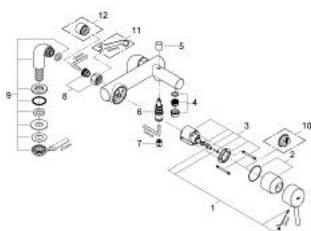

32 702 001 **CONCETTO SINGLE-LEVER BATH MIXER 1/2"**

PRODUCT DESCRIPTION

- Colour: chrome
- for installation under tiled surround/ bath rim
- metal lever
- GROHE SilkMove 46 mm ceramic cartridge
- Eco-Override-Stop lever resistance for saving water
- GROHE LongLife finish
- adjustable flow rate limiter
- automatic diverter: bath/shower
- integrated non-return valve in the shower outlet 1/2"
- mousseur
- pillar unions
- optional temperature limiter ref. no. 46 308
- protected against backflow
- noise classification I in accordance with DIN 4109
- min. recommended pressure 1.0 bar

32 702 001 **CONCETTO SINGLE-LEVER BATH MIXER 1/2"**

SPARE PARTS, 4月 2010 – now

- 1: Lever (Spare part-nr. 46723000)
 - 2: Cap (Spare part-nr. 46578000)
 - 3: Cartridge (Spare part-nr. 46588000)
 - 4: Mousseur (Spare part-nr. 13952000)
 - 5: Diverter knob (Spare part-nr. 64309000)
 - 6: Diverter (Spare part-nr. 65655000)
 - 7: Non-return valve (Spare part-nr. 08565000)
 - 8: Screw connection 1/2" (Spare part-nr. 45044000)
 - 9: Pillar union (Spare part-nr. 14012000)
 - 10: Temperature limiter (Spare part-nr. 08791000)*
 - 11: Special spanner (Spare part-nr. 19377000)*
 - 12: Extension 3/4", 20 mm (Spare part-nr. 0713000M)*
- * Optional accessories