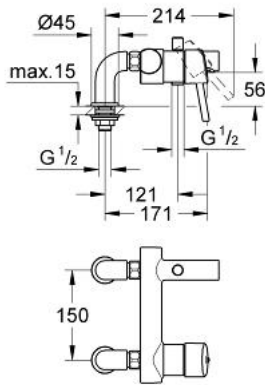

32 702 001 **CONCETTO SINGLE-LEVER BATH MIXER 1/2"**

PRODUCT DESCRIPTION

- Colour: chrome
- for installation under tiled surround/ bath rim
- metal lever
- GROHE SilkMove 46 mm ceramic cartridge
- Eco-Override-Stop lever resistance for saving water
- GROHE LongLife finish
- adjustable flow rate limiter
- automatic diverter: bath/shower
- integrated non-return valve in the shower outlet 1/2"
- mousseur
- pillar unions
- optional temperature limiter ref. no. 46 308
- protected against backflow
- noise classification I in accordance with DIN 4109
- min. recommended pressure 1.0 bar

32 702 001 **CONCETTO SINGLE-LEVER BATH MIXER 1/2"**

SPARE PARTS, 4月 2010 – now

- 1: Lever (Spare part-nr. 46723000)
 - 2: Cap (Spare part-nr. 46578000)
 - 3: Cartridge (Spare part-nr. 46588000)
 - 4: Mousseur (Spare part-nr. 13952000)
 - 5: Diverter knob (Spare part-nr. 64309000)
 - 6: Diverter (Spare part-nr. 65655000)
 - 7: Non-return valve (Spare part-nr. 08565000)
 - 8: Screw connection 1/2" (Spare part-nr. 45044000)
 - 9: Pillar union (Spare part-nr. 14012000)
 - 10: Temperature limiter (Spare part-nr. 08791000)*
 - 11: Special spanner (Spare part-nr. 19377000)*
 - 12: Extension 3/4", 20 mm (Spare part-nr. 0713000M)*
- * Optional accessories