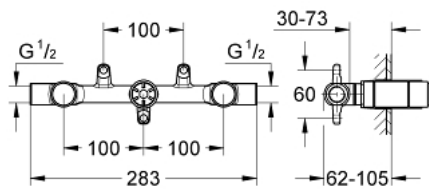

## 32 706 000 TWO-HANDLE MIXER, CONCEALED BODY

### PRODUCT DESCRIPTION

- for 3-hole wash-basin mixer
- wall installation
- without finishing trim set
- installation depth 30 - 75 mm
- DR-brass
- includes mounting template

### SPARE PARTS, March 2008 – now

1: Ceramic headpart, 1/2" (Spare part-nr. 45883000)

1.1: O-ring  $\varnothing 18.2 \times \varnothing 1.7$  (Spare part-nr. 0392400M)

2: Ceramic headpart, 1/2" (Spare part-nr. 45882000)