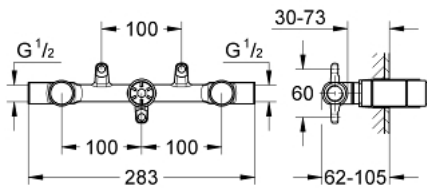

## 32 706 000 TWO-HANDLE BASIN MIXER CONCEALED BODY, 1/2"

### PRODUCT DESCRIPTION

- for 3-hole wash-basin mixer
- wall installation
- without finishing trim set
- installation depth 30 - 75 mm
- DR-brass
- includes mounting template

### SPARE PARTS, 3月 2008 – now

1: Ceramic headpart 1/2" (Spare part-nr. 45883000)

1.1: O-ring Ø 18.2 x Ø 1.7 (Spare part-nr. 0392400M)

2: Ceramic headpart 1/2" (Spare part-nr. 45882000)

2.1: O-ring Ø 18.2 x Ø 1.7 (Spare part-nr. 0392400M)