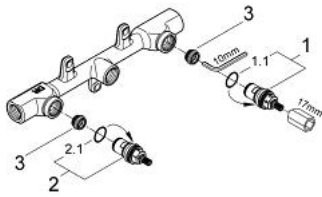

## 32 706 000 TWO-HANDLE BASIN MIXER CONCEALED BODY, 1/2"

### PRODUCT DESCRIPTION

- for 3-hole wash-basin mixer
- wall installation
- without finishing trim set
- installation depth 30 - 75 mm
- DR-brass
- includes mounting template

### SPARE PARTS, 3月 2008 – now

1: Ceramic headpart 1/2" (Spare part-nr. 45883000)

1.1: O-ring Ø 18.2 x Ø 1.7 (Spare part-nr. 0392400M)

2: Ceramic headpart 1/2" (Spare part-nr. 45882000)

2.1: O-ring Ø 18.2 x Ø 1.7 (Spare part-nr. 0392400M)