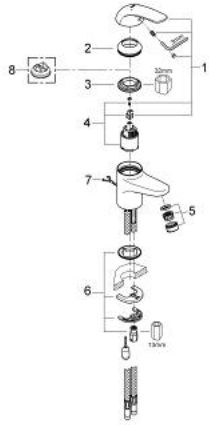

32 733 000 EUROECO SINGLE-LEVER BASIN MIXER S-SIZE

PRODUCT DESCRIPTION

- Colour: chrome
- single hole installation
- metal lever
- GROHE SilkMove 35 mm ceramic cartridge
- GROHE LongLife finish
- flow limiter 9 l/min.
- mousseur
- rapid-installation-system
- retractable chain
- flexible connection hoses
- optional temperature limiter ref. no. 46 375
- noise classification 1 in accordance with DIN4109

32 733 000 EUROECO SINGLE-LEVER BASIN MIXER S-SIZE

SPARE PARTS, December 2008 – now

- 1: Lever (Spare part-nr. 46644000)
- 2: Shield (Spare part-nr. 46436000)
- 3: Screw coupling (Spare part-nr. 46460000)
- 4: Cartridge (Spare part-nr. 46374000)
- 5: Economy Mousseur (Spare part-nr. 13951000)
- 6: Shank mounting kit (Spare part-nr. 46645000)
- 7: Chain support (Spare part-nr. 06815000)
- 8: Temperature limiter (Spare part-nr. 46375000)*