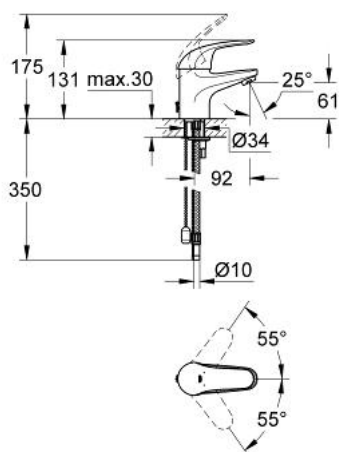

32 733 000 EUROECO SINGLE-LEVER BASIN MIXER S-SIZE

PRODUCT DESCRIPTION

- Colour: chrome
- single hole installation
- metal lever
- GROHE SilkMove 35 mm ceramic cartridge
- GROHE LongLife finish
- flow limiter 9 l/min.
- mousseur
- rapid-installation-system
- retractable chain
- flexible connection hoses
- optional temperature limiter ref. no. 46 375
- noise classification 1 in accordance with DIN4109

32 733 000 EUROECO SINGLE-LEVER BASIN MIXER S-SIZE

SPARE PARTS, December 2008 – now

- 1: Lever (Spare part-nr. 46644000)
- 2: Shield (Spare part-nr. 46436000)
- 3: Screw coupling (Spare part-nr. 46460000)
- 4: Cartridge (Spare part-nr. 46374000)
- 5: Economy Mousseur (Spare part-nr. 13951000)
- 6: Shank mounting kit (Spare part-nr. 46645000)
- 7: Chain support (Spare part-nr. 06815000)
- 8: Temperature limiter (Spare part-nr. 46375000)*