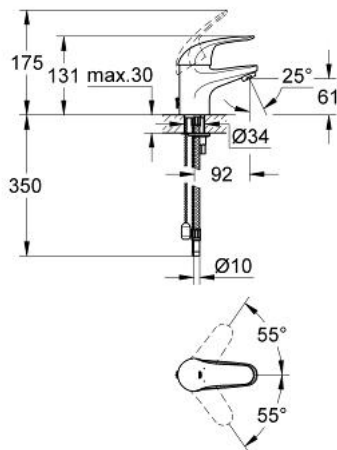

32 733 000 **EUROPRO SINGLE-LEVER BASIN MIXER**
S-SIZE

PRODUCT DESCRIPTION

- Colour: chrome
- single hole installation
- metal lever
- GROHE SilkMove 35 mm ceramic cartridge
- GROHE LongLife finish
- flow limiter 9 l/min.
- mousseur
- rapid-installation-system
- retractable chain
- flexible connection hoses
- optional temperature limiter ref. no. 46 375
- noise classification 1 in accordance with DIN4109

32 733 000 **EUROPRO SINGLE-LEVER BASIN MIXER**
S-SIZE

SPARE PARTS, December 2008 – now

- 1: Lever (Spare part-nr. 46644000)
- 2: Shield (Spare part-nr. 46436000)
- 3: Screw coupling (Spare part-nr. 46460000)
- 4: Cartridge (Spare part-nr. 46374000)
- 5: Economy Mousseur (Spare part-nr. 13951000)
- 6: Shank mounting kit (Spare part-nr. 46645000)
- 7: Chain support (Spare part-nr. 06815000)
- 8: Temperature limiter (Spare part-nr. 46375000)*