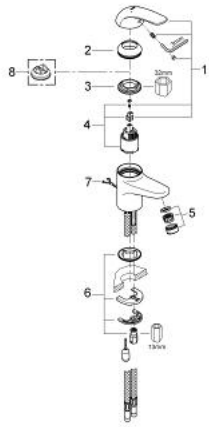

32 733 000 **EUROPRO SINGLE-LEVER BASIN MIXER**
S-SIZE

PRODUCT DESCRIPTION

- Colour: chrome
- single hole installation
- metal lever
- GROHE SilkMove 35 mm ceramic cartridge
- GROHE LongLife finish
- flow limiter 9 l/min.
- mousseur
- rapid-installation-system
- retractable chain
- flexible connection hoses
- optional temperature limiter ref. no. 46 375
- noise classification 1 in accordance with DIN4109

32 733 000 **EUROPRO SINGLE-LEVER BASIN MIXER**
S-SIZE

SPARE PARTS, December 2008 – now

- 1: Lever (Spare part-nr. 46644000)
- 2: Shield (Spare part-nr. 46436000)
- 3: Screw coupling (Spare part-nr. 46460000)
- 4: Cartridge (Spare part-nr. 46374000)
- 5: Economy Mousseur (Spare part-nr. 13951000)
- 6: Shank mounting kit (Spare part-nr. 46645000)
- 7: Chain support (Spare part-nr. 06815000)
- 8: Temperature limiter (Spare part-nr. 46375000)*