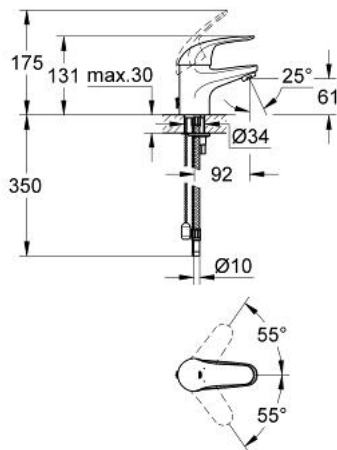

32 733 000 **EUROPRO SINGLE-LEVER BASIN MIXER 1/2"**
S-SIZE

PRODUCT DESCRIPTION

- Colour: chrome
- single hole installation
- metal lever
- GROHE SilkMove 35 mm ceramic cartridge
- GROHE LongLife finish
- flow limiter 9 l/min.
- mousseur
- rapid installation system
- retractable chain
- flexible connection hoses
- optional temperature limiter ref. no. 46 375
- noise classification I in accordance with DIN 4109

32 733 000 **EUROPRO SINGLE-LEVER BASIN MIXER 1/2"**
S-SIZE

SPARE PARTS, 12月 2008 – now

- 1: Lever (Spare part-nr. 46644000)
- 2: Cap (Spare part-nr. 46436000)
- 3: Screw coupling (Spare part-nr. 46460000)
- 4: Cartridge (Spare part-nr. 46374000)
- 5: Economy mousseur (Spare part-nr. 13951000)
- 6: Shank mounting kit (Spare part-nr. 46645000)
- 7: Chain (Spare part-nr. 06815000)
- 8: Temperature limiter (Spare part-nr. 46375000)*