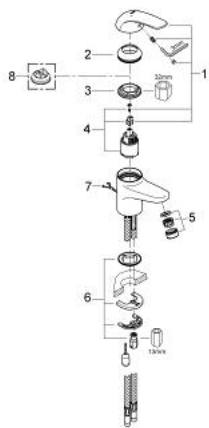

32 733 000 **EUROECO SINGLE-LEVER BASIN MIXER 1/2"**
S-SIZE

PRODUCT DESCRIPTION

- Colour: chrome
- single hole installation
- metal lever
- GROHE SilkMove 35 mm ceramic cartridge
- GROHE LongLife finish
- flow limiter 9 l/min.
- mousseur
- rapid installation system
- retractable chain
- flexible connection hoses
- optional temperature limiter ref. no. 46 375
- noise classification I in accordance with DIN 4109

32 733 000 **EUROECO SINGLE-LEVER BASIN MIXER 1/2"**
S-SIZE

SPARE PARTS, 12月 2008 – now

- 1: Lever (Spare part-nr. 46644000)
- 2: Cap (Spare part-nr. 46436000)
- 3: Screw coupling (Spare part-nr. 46460000)
- 4: Cartridge (Spare part-nr. 46374000)
- 5: Economy mousseur (Spare part-nr. 13951000)
- 6: Shank mounting kit (Spare part-nr. 46645000)
- 7: Chain (Spare part-nr. 06815000)
- 8: Temperature limiter (Spare part-nr. 46375000)*