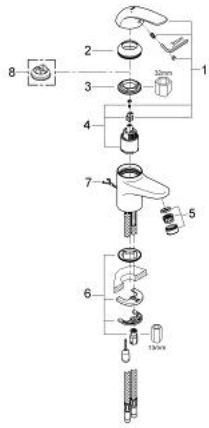

32 733 000 **EUROPRO SINGLE-LEVER BASIN MIXER 1/2"**
S-SIZE

PRODUCT DESCRIPTION

- Colour: chrome
- single hole installation
- metal lever
- GROHE SilkMove 35 mm ceramic cartridge
- GROHE LongLife finish
- flow limiter 9 l/min.
- mousseur
- rapid installation system
- retractable chain
- flexible connection hoses
- optional temperature limiter ref. no. 46 375
- noise classification I in accordance with DIN 4109

32 733 000 **EUROPRO SINGLE-LEVER BASIN MIXER 1/2"**
S-SIZE

SPARE PARTS, 12月 2008 – now

- 1: Lever (Spare part-nr. 46644000)
- 2: Cap (Spare part-nr. 46436000)
- 3: Screw coupling (Spare part-nr. 46460000)
- 4: Cartridge (Spare part-nr. 46374000)
- 5: Economy mousseur (Spare part-nr. 13951000)
- 6: Shank mounting kit (Spare part-nr. 46645000)
- 7: Chain (Spare part-nr. 06815000)
- 8: Temperature limiter (Spare part-nr. 46375000)*