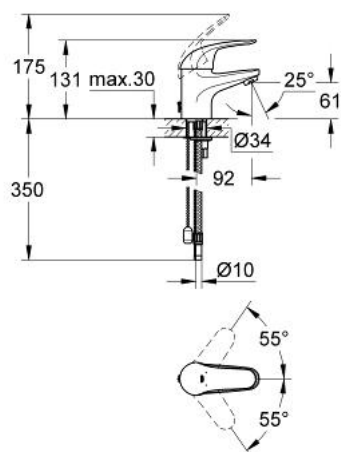

32 733 000 **EUROECO SINGLE-LEVER BASIN MIXER 1/2"**
S-SIZE

PRODUCT DESCRIPTION

- Colour: chrome
- single hole installation
- metal lever
- GROHE SilkMove 35 mm ceramic cartridge
- GROHE LongLife finish
- flow limiter 9 l/min.
- mousseur
- rapid installation system
- retractable chain
- flexible connection hoses
- optional temperature limiter ref. no. 46 375
- noise classification I in accordance with DIN 4109

32 733 000 **EUROECO SINGLE-LEVER BASIN MIXER 1/2"**
S-SIZE

SPARE PARTS, 12月 2008 – now

- 1: Lever (Spare part-nr. 46644000)
- 2: Cap (Spare part-nr. 46436000)
- 3: Screw coupling (Spare part-nr. 46460000)
- 4: Cartridge (Spare part-nr. 46374000)
- 5: Economy mousseur (Spare part-nr. 13951000)
- 6: Shank mounting kit (Spare part-nr. 46645000)
- 7: Chain (Spare part-nr. 06815000)
- 8: Temperature limiter (Spare part-nr. 46375000)*