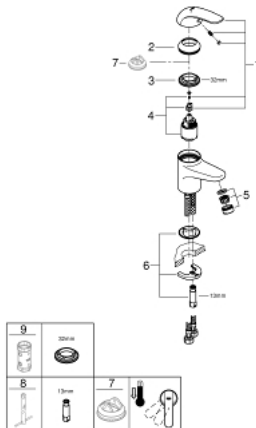

32 734 000 **EUROECO SINGLE-LEVER BASIN MIXER**
S-SIZE

PRODUCT DESCRIPTION

- Colour: chrome
- single hole installation
- metal lever
- GROHE SilkMove 35 mm ceramic cartridge
- GROHE LongLife finish
- rapid-installation-system
- mousseur
- smooth body
- flexible connection hoses
- optional temperature limiter ref. no. 46 375

32 734 000 EUROECO SINGLE-LEVER BASIN MIXER S-SIZE

SPARE PARTS, July 2017 – now

- 1: Lever (Spare part-nr. 46644000)
 - 2: Shield (Spare part-nr. 46436000)
 - 3: Screw coupling (Spare part-nr. 46460000)
 - 4: Cartridge (Spare part-nr. 46374000)
 - 5: Economy Mousseur (Spare part-nr. 13951000)
 - 6: Shank mounting kit (Spare part-nr. 46671000)
 - 7: Temperature limiter (Spare part-nr. 46375000)*
 - 8: Mounting wrench (Spare part-nr. 19017000)*
 - 9: Socket spanner (Spare part-nr. 19332000)*
- * Optional accessories