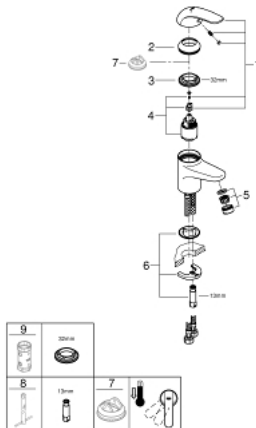

32 734 000 **EUROPRO SINGLE-LEVER BASIN MIXER**
S-SIZE

PRODUCT DESCRIPTION

- Colour: chrome
- single hole installation
- metal lever
- GROHE SilkMove 35 mm ceramic cartridge
- GROHE LongLife finish
- rapid-installation-system
- mousseur
- smooth body
- flexible connection hoses
- optional temperature limiter ref. no. 46 375

32 734 000 EUROPRO SINGLE-LEVER BASIN MIXER S-SIZE

SPARE PARTS, July 2017 – now

- 1: Lever (Spare part-nr. 46644000)
- 2: Shield (Spare part-nr. 46436000)
- 3: Screw coupling (Spare part-nr. 46460000)
- 4: Cartridge (Spare part-nr. 46374000)
- 5: Economy Mousseur (Spare part-nr. 13951000)
- 6: Shank mounting kit (Spare part-nr. 46671000)
- 7: Temperature limiter (Spare part-nr. 46375000)*
- 8: Mounting wrench (Spare part-nr. 19017000)*
- 9: Socket spanner (Spare part-nr. 19332000)*