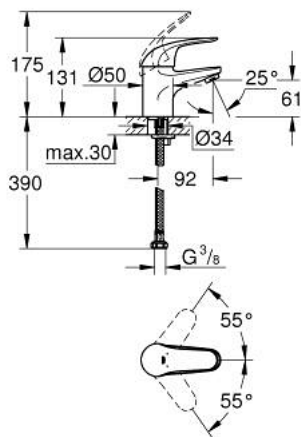

32 734 000 **EUROECO SINGLE-LEVER BASIN MIXER**
S-SIZE

PRODUCT DESCRIPTION

- Colour: chrome
- single hole installation
- metal lever
- GROHE SilkMove 35 mm ceramic cartridge
- GROHE LongLife finish
- rapid-installation-system
- mousseur
- smooth body
- flexible connection hoses
- optional temperature limiter ref. no. 46 375

32 734 000 EUROECO SINGLE-LEVER BASIN MIXER S-SIZE

SPARE PARTS, July 2017 – now

- 1: Lever (Spare part-nr. 46644000)
 - 2: Shield (Spare part-nr. 46436000)
 - 3: Screw coupling (Spare part-nr. 46460000)
 - 4: Cartridge (Spare part-nr. 46374000)
 - 5: Economy Mousseur (Spare part-nr. 13951000)
 - 6: Shank mounting kit (Spare part-nr. 46671000)
 - 7: Temperature limiter (Spare part-nr. 46375000)*
 - 8: Mounting wrench (Spare part-nr. 19017000)*
 - 9: Socket spanner (Spare part-nr. 19332000)*
- * Optional accessories