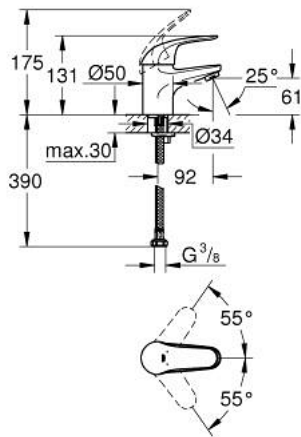

32 734 000 **EUROPRO SINGLE-LEVER BASIN MIXER**
S-SIZE

PRODUCT DESCRIPTION

- Colour: chrome
- single hole installation
- metal lever
- GROHE SilkMove 35 mm ceramic cartridge
- GROHE LongLife finish
- rapid-installation-system
- mousseur
- smooth body
- flexible connection hoses
- optional temperature limiter ref. no. 46 375

32 734 000 EUROPRO SINGLE-LEVER BASIN MIXER S-SIZE

SPARE PARTS, July 2017 – now

- 1: Lever (Spare part-nr. 46644000)
- 2: Shield (Spare part-nr. 46436000)
- 3: Screw coupling (Spare part-nr. 46460000)
- 4: Cartridge (Spare part-nr. 46374000)
- 5: Economy Mousseur (Spare part-nr. 13951000)
- 6: Shank mounting kit (Spare part-nr. 46671000)
- 7: Temperature limiter (Spare part-nr. 46375000)*
- 8: Mounting wrench (Spare part-nr. 19017000)*
- 9: Socket spanner (Spare part-nr. 19332000)*