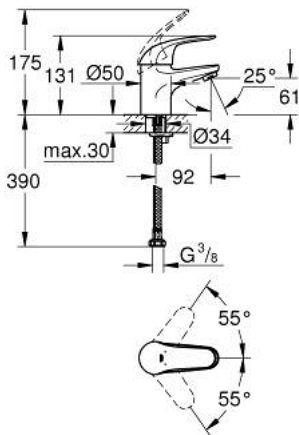

32 734 000 **EUROPRO SINGLE-LEVER BASIN MIXER 1/2"**
S-SIZE

PRODUCT DESCRIPTION

- Colour: chrome
- single hole installation
- metal lever
- GROHE SilkMove 35 mm ceramic cartridge
- GROHE LongLife finish
- rapid installation system
- mousseur
- smooth body
- flexible connection hoses
- optional temperature limiter ref. no. 46 375

32 734 000 **EUROPRO SINGLE-LEVER BASIN MIXER 1/2"**
S-SIZE

SPARE PARTS, 7月 2017 – now

- 1: Lever (Spare part-nr. 46644000)
 - 2: Cap (Spare part-nr. 46436000)
 - 3: Screw coupling (Spare part-nr. 46460000)
 - 4: Cartridge (Spare part-nr. 46374000)
 - 5: Economy mousseur (Spare part-nr. 13951000)
 - 6: Shank mounting kit (Spare part-nr. 46671000)
 - 7: Temperature limiter (Spare part-nr. 46375000)*
 - 8: Mounting wrench (Spare part-nr. 19017000)*
 - 9: Socket spanner (Spare part-nr. 19332000)*
- * Optional accessories