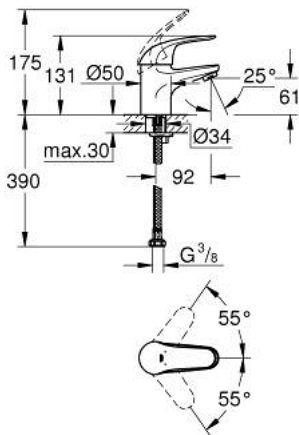

32 734 000 **EUROECO SINGLE-LEVER BASIN MIXER 1/2"**  
**S-SIZE**

**PRODUCT DESCRIPTION**

- Colour: chrome
- single hole installation
- metal lever
- GROHE SilkMove 35 mm ceramic cartridge
- GROHE LongLife finish
- rapid installation system
- mousseur
- smooth body
- flexible connection hoses
- optional temperature limiter ref. no. 46 375

## 32 734 000 EUROECO SINGLE-LEVER BASIN MIXER 1/2" S-SIZE

### SPARE PARTS, 7月 2017 – now

- 1: Lever (Spare part-nr. 46644000)
  - 2: Cap (Spare part-nr. 46436000)
  - 3: Screw coupling (Spare part-nr. 46460000)
  - 4: Cartridge (Spare part-nr. 46374000)
  - 5: Economy mousseur (Spare part-nr. 13951000)
  - 6: Shank mounting kit (Spare part-nr. 46671000)
  - 7: Temperature limiter (Spare part-nr. 46375000)\*
  - 8: Mounting wrench (Spare part-nr. 19017000)\*
  - 9: Socket spanner (Spare part-nr. 19332000)\*
- \* Optional accessories