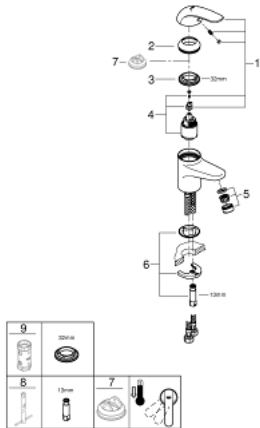

32 734 000 **EUROECO SINGLE-LEVER BASIN MIXER 1/2"**  
**S-SIZE**

**PRODUCT DESCRIPTION**

- Colour: chrome
- single hole installation
- metal lever
- GROHE SilkMove 35 mm ceramic cartridge
- GROHE LongLife finish
- rapid installation system
- mousseur
- smooth body
- flexible connection hoses
- optional temperature limiter ref. no. 46 375

## 32 734 000 EUROECO SINGLE-LEVER BASIN MIXER 1/2" S-SIZE

### SPARE PARTS, 7月 2017 – now

- 1: Lever (Spare part-nr. 46644000)
  - 2: Cap (Spare part-nr. 46436000)
  - 3: Screw coupling (Spare part-nr. 46460000)
  - 4: Cartridge (Spare part-nr. 46374000)
  - 5: Economy mousseur (Spare part-nr. 13951000)
  - 6: Shank mounting kit (Spare part-nr. 46671000)
  - 7: Temperature limiter (Spare part-nr. 46375000)\*
  - 8: Mounting wrench (Spare part-nr. 19017000)\*
  - 9: Socket spanner (Spare part-nr. 19332000)\*
- \* Optional accessories