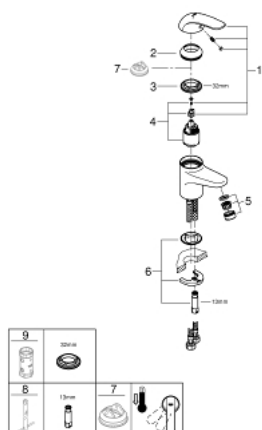

32 734 000 **EUROPRO SINGLE-LEVER BASIN MIXER 1/2"**
S-SIZE

PRODUCT DESCRIPTION

- Colour: chrome
- single hole installation
- metal lever
- GROHE SilkMove 35 mm ceramic cartridge
- GROHE LongLife finish
- rapid installation system
- mousseur
- smooth body
- flexible connection hoses
- optional temperature limiter ref. no. 46 375

32 734 000 **EUROPRO SINGLE-LEVER BASIN MIXER 1/2"**
S-SIZE

SPARE PARTS, 7月 2017 – now

- 1: Lever (Spare part-nr. 46644000)
 - 2: Cap (Spare part-nr. 46436000)
 - 3: Screw coupling (Spare part-nr. 46460000)
 - 4: Cartridge (Spare part-nr. 46374000)
 - 5: Economy mousseur (Spare part-nr. 13951000)
 - 6: Shank mounting kit (Spare part-nr. 46671000)
 - 7: Temperature limiter (Spare part-nr. 46375000)*
 - 8: Mounting wrench (Spare part-nr. 19017000)*
 - 9: Socket spanner (Spare part-nr. 19332000)*
- * Optional accessories