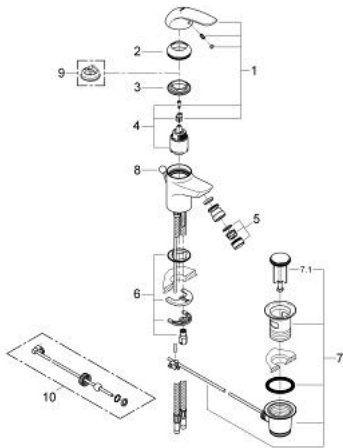

32 737 000 EUROECO SINGLE-LEVER BIDET MIXER S-SIZE

PRODUCT DESCRIPTION

- Colour: chrome
- single hole installation
- metal lever
- GROHE SilkMove 35 mm ceramic cartridge
- GROHE LongLife finish
- flow limiter 9 l/min.
- rapid-installation-system
- ball-joint mousseur
- pop-up waste set 1 1/4"
- flexible connection hoses
- optional temperature limiter ref. no. 46 375
- noise classification 1 in accordance with DIN4109

32 737 000 EUROECO SINGLE-LEVER BIDET MIXER S-SIZE

SPARE PARTS, December 2008 – now

- 1: Lever (Spare part-nr. 46644000)
- 2: Shield (Spare part-nr. 46436000)
- 3: Screw coupling (Spare part-nr. 46460000)
- 4: Cartridge (Spare part-nr. 46374000)
- 5: Economy Mousseur (Spare part-nr. 13951000)
- 6: Shank mounting kit (Spare part-nr. 46645000)
- 7: Pop-up waste set (Spare part-nr. 28915000)
- 7.1: Plug (Spare part-nr. 45210000)
- 8: Pop-up rod (Spare part-nr. 06329000)
- 9: Temperature limiter (Spare part-nr. 46375000)*
- 10: Eccentric rod (Spare part-nr. 07341000)*