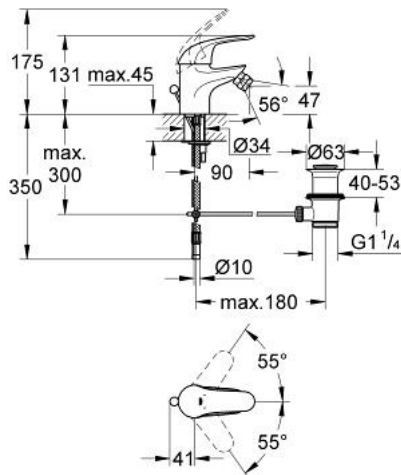

32 737 000 EUROECO SINGLE-LEVER BIDET MIXER S-SIZE

PRODUCT DESCRIPTION

- Colour: chrome
- single hole installation
- metal lever
- GROHE SilkMove 35 mm ceramic cartridge
- GROHE LongLife finish
- flow limiter 9 l/min.
- rapid-installation-system
- ball-joint mousseur
- pop-up waste set 1 1/4"
- flexible connection hoses
- optional temperature limiter ref. no. 46 375
- noise classification 1 in accordance with DIN4109

32 737 000 EUROECO SINGLE-LEVER BIDET MIXER S-SIZE

SPARE PARTS, December 2008 – now

- 1: Lever (Spare part-nr. 46644000)
- 2: Shield (Spare part-nr. 46436000)
- 3: Screw coupling (Spare part-nr. 46460000)
- 4: Cartridge (Spare part-nr. 46374000)
- 5: Economy Mousseur (Spare part-nr. 13951000)
- 6: Shank mounting kit (Spare part-nr. 46645000)
- 7: Pop-up waste set (Spare part-nr. 28915000)
- 7.1: Plug (Spare part-nr. 45210000)
- 8: Pop-up rod (Spare part-nr. 06329000)
- 9: Temperature limiter (Spare part-nr. 46375000)*
- 10: Eccentric rod (Spare part-nr. 07341000)*