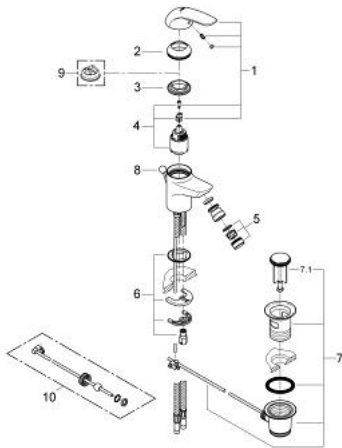

32 737 000 EUROPRO SINGLE-LEVER BIDET MIXER S-SIZE

PRODUCT DESCRIPTION

- Colour: chrome
- single hole installation
- metal lever
- GROHE SilkMove 35 mm ceramic cartridge
- GROHE LongLife finish
- flow limiter 9 l/min.
- rapid-installation-system
- ball-joint mousseur
- pop-up waste set 1 1/4"
- flexible connection hoses
- optional temperature limiter ref. no. 46 375
- noise classification 1 in accordance with DIN4109

32 737 000 EUROPRO SINGLE-LEVER BIDET MIXER S-SIZE

SPARE PARTS, December 2008 – now

- 1: Lever (Spare part-nr. 46644000)
- 2: Shield (Spare part-nr. 46436000)
- 3: Screw coupling (Spare part-nr. 46460000)
- 4: Cartridge (Spare part-nr. 46374000)
- 5: Economy Mousseur (Spare part-nr. 13951000)
- 6: Shank mounting kit (Spare part-nr. 46645000)
- 7: Pop-up waste set (Spare part-nr. 28915000)
- 7.1: Plug (Spare part-nr. 45210000)
- 8: Pop-up rod (Spare part-nr. 06329000)
- 9: Temperature limiter (Spare part-nr. 46375000)*
- 10: Eccentric rod (Spare part-nr. 07341000)*