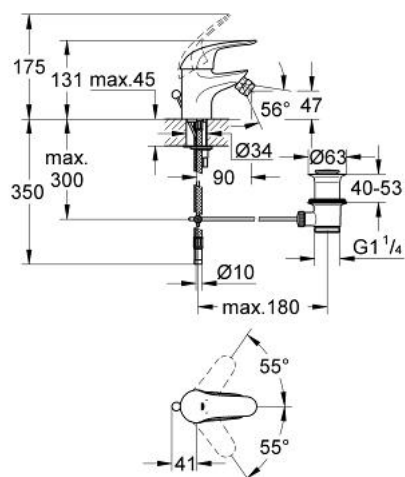

32 737 000 EUROPRO SINGLE-LEVER BIDET MIXER S-SIZE

PRODUCT DESCRIPTION

- Colour: chrome
- single hole installation
- metal lever
- GROHE SilkMove 35 mm ceramic cartridge
- GROHE LongLife finish
- flow limiter 9 l/min.
- rapid-installation-system
- ball-joint mousseur
- pop-up waste set 1 1/4"
- flexible connection hoses
- optional temperature limiter ref. no. 46 375
- noise classification 1 in accordance with DIN4109

32 737 000 EUROPRO SINGLE-LEVER BIDET MIXER S-SIZE

SPARE PARTS, December 2008 – now

- 1: Lever (Spare part-nr. 46644000)
- 2: Shield (Spare part-nr. 46436000)
- 3: Screw coupling (Spare part-nr. 46460000)
- 4: Cartridge (Spare part-nr. 46374000)
- 5: Economy Mousseur (Spare part-nr. 13951000)
- 6: Shank mounting kit (Spare part-nr. 46645000)
- 7: Pop-up waste set (Spare part-nr. 28915000)
- 7.1: Plug (Spare part-nr. 45210000)
- 8: Pop-up rod (Spare part-nr. 06329000)
- 9: Temperature limiter (Spare part-nr. 46375000)*
- 10: Eccentric rod (Spare part-nr. 07341000)*