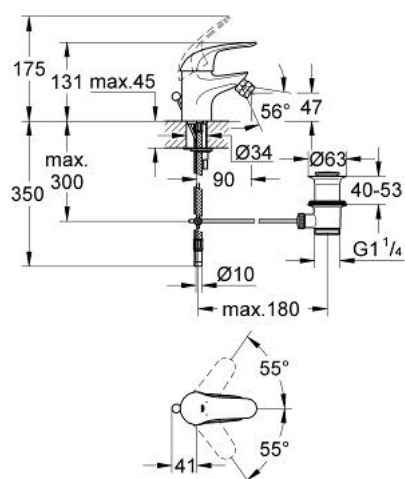

## 32 737 000 EUROECO SINGLE-LEVER BIDET MIXER 1/2" S-SIZE

### PRODUCT DESCRIPTION

- Colour: chrome
- single hole installation
- metal lever
- GROHE SilkMove 35 mm ceramic cartridge
- GROHE LongLife finish
- flow limiter 9 l/min.
- rapid installation system
- ball-joint mousseur
- pop-up waste set 1 1/4"
- flexible connection hoses
- optional temperature limiter ref. no. 46 375
- noise classification I in accordance with DIN 4109

### SPARE PARTS, 12月 2008 – now

- 1: Lever (Spare part-nr. 46644000)
- 2: Cap (Spare part-nr. 46436000)
- 3: Screw coupling (Spare part-nr. 46460000)
- 4: Cartridge (Spare part-nr. 46374000)
- 5: Economy mousseur (Spare part-nr. 13951000)
- 6: Shank mounting kit (Spare part-nr. 46645000)
- 7: Waste fitting (Spare part-nr. 28915000)
- 7.1: Plug (Spare part-nr. 45210000)
- 8: Pop-up rod (Spare part-nr. 06329000)
- 9: Temperature limiter (Spare part-nr. 46375000)\*
- 10: Eccentric rod (Spare part-nr. 07341000)\*