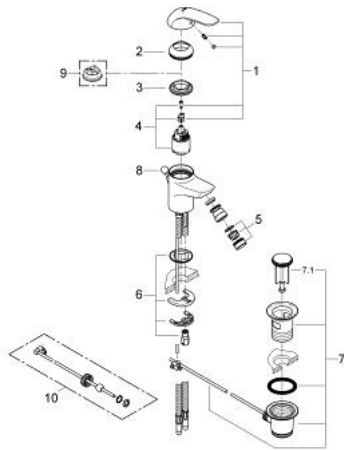

32 737 000 **EUROPRO SINGLE-LEVER BIDET MIXER 1/2" S-SIZE**

**PRODUCT DESCRIPTION**

- Colour: chrome
- single hole installation
- metal lever
- GROHE SilkMove 35 mm ceramic cartridge
- GROHE LongLife finish
- flow limiter 9 l/min.
- rapid installation system
- ball-joint mousseur
- pop-up waste set 1 1/4"
- flexible connection hoses
- optional temperature limiter ref. no. 46 375
- noise classification I in accordance with DIN 4109

## 32 737 000 EUROPRO SINGLE-LEVER BIDET MIXER 1/2" S-SIZE

### SPARE PARTS, 12月 2008 – now

- 1: Lever (Spare part-nr. 46644000)
- 2: Cap (Spare part-nr. 46436000)
- 3: Screw coupling (Spare part-nr. 46460000)
- 4: Cartridge (Spare part-nr. 46374000)
- 5: Economy mousseur (Spare part-nr. 13951000)
- 6: Shank mounting kit (Spare part-nr. 46645000)
- 7: Waste fitting (Spare part-nr. 28915000)
- 7.1: Plug (Spare part-nr. 45210000)
- 8: Pop-up rod (Spare part-nr. 06329000)
- 9: Temperature limiter (Spare part-nr. 46375000)\*
- 10: Eccentric rod (Spare part-nr. 07341000)\*