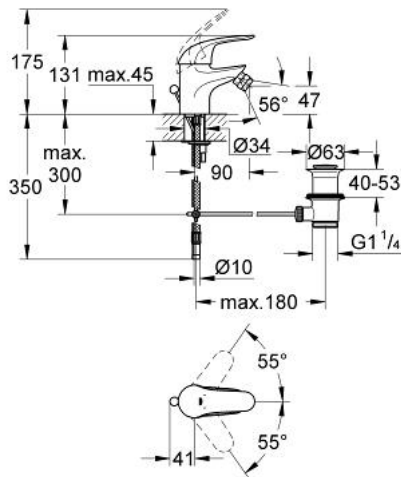

32 737 000 **EUROPRO SINGLE-LEVER BIDET MIXER 1/2" S-SIZE**

**PRODUCT DESCRIPTION**

- Colour: chrome
- single hole installation
- metal lever
- GROHE SilkMove 35 mm ceramic cartridge
- GROHE LongLife finish
- flow limiter 9 l/min.
- rapid installation system
- ball-joint mousseur
- pop-up waste set 1 1/4"
- flexible connection hoses
- optional temperature limiter ref. no. 46 375
- noise classification I in accordance with DIN 4109

## 32 737 000 EUROPRO SINGLE-LEVER BIDET MIXER 1/2" S-SIZE

### SPARE PARTS, 12月 2008 – now

- 1: Lever (Spare part-nr. 46644000)
- 2: Cap (Spare part-nr. 46436000)
- 3: Screw coupling (Spare part-nr. 46460000)
- 4: Cartridge (Spare part-nr. 46374000)
- 5: Economy mousseur (Spare part-nr. 13951000)
- 6: Shank mounting kit (Spare part-nr. 46645000)
- 7: Waste fitting (Spare part-nr. 28915000)
- 7.1: Plug (Spare part-nr. 45210000)
- 8: Pop-up rod (Spare part-nr. 06329000)
- 9: Temperature limiter (Spare part-nr. 46375000)\*
- 10: Eccentric rod (Spare part-nr. 07341000)\*