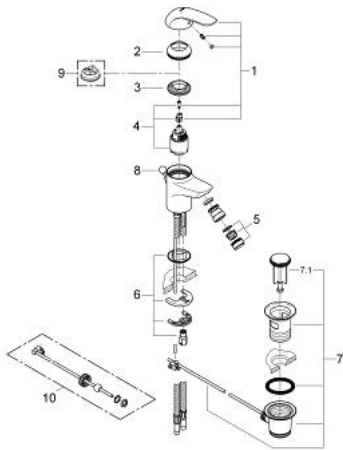

### PRODUCT DESCRIPTION

- Colour: chrome
- single hole installation
- metal lever
- GROHE SilkMove 35 mm ceramic cartridge
- GROHE LongLife finish
- flow limiter 9 l/min.
- rapid installation system
- ball-joint mousseur
- pop-up waste set 1 1/4"
- flexible connection hoses
- optional temperature limiter ref. no. 46 375
- noise classification I in accordance with DIN 4109

## 32 737 000 EUROECO SINGLE-LEVER BIDET MIXER 1/2" S-SIZE

### SPARE PARTS, 12月 2008 – now

- 1: Lever (Spare part-nr. 46644000)
- 2: Cap (Spare part-nr. 46436000)
- 3: Screw coupling (Spare part-nr. 46460000)
- 4: Cartridge (Spare part-nr. 46374000)
- 5: Economy mousseur (Spare part-nr. 13951000)
- 6: Shank mounting kit (Spare part-nr. 46645000)
- 7: Waste fitting (Spare part-nr. 28915000)
- 7.1: Plug (Spare part-nr. 45210000)
- 8: Pop-up rod (Spare part-nr. 06329000)
- 9: Temperature limiter (Spare part-nr. 46375000)\*
- 10: Eccentric rod (Spare part-nr. 07341000)\*