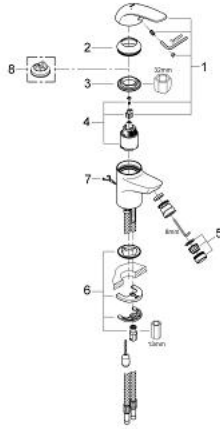

32 738 000 EUROECO SINGLE-LEVER BIDET MIXER S-SIZE

PRODUCT DESCRIPTION

- Colour: chrome
- single hole installation
- metal lever
- GROHE SilkMove 35 mm ceramic cartridge
- GROHE LongLife finish
- flow limiter 9 l/min.
- rapid-installation-system
- ball-joint mousseur
- retractable chain
- flexible connection hoses
- optional temperature limiter ref. no. 46 375
- noise classification 1 in accordance with DIN4109

32 738 000 **EUROECO SINGLE-LEVER BIDET MIXER**
S-SIZE

SPARE PARTS, December 2008 – now

- 1: Lever (Spare part-nr. 46644000)
- 2: Shield (Spare part-nr. 46436000)
- 3: Screw coupling (Spare part-nr. 46460000)
- 4: Cartridge (Spare part-nr. 46374000)
- 5: Economy Mousseur (Spare part-nr. 13951000)
- 6: Shank mounting kit (Spare part-nr. 46645000)
- 7: Chain support (Spare part-nr. 06815000)
- 8: Temperature limiter (Spare part-nr. 46375000)*