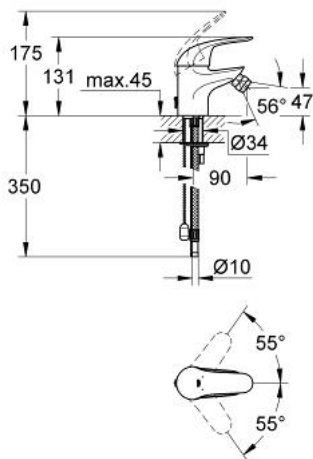

32 738 000 **EUROPRO SINGLE-LEVER BIDET MIXER**
S-SIZE

PRODUCT DESCRIPTION

- Colour: chrome
- single hole installation
- metal lever
- GROHE SilkMove 35 mm ceramic cartridge
- GROHE LongLife finish
- flow limiter 9 l/min.
- rapid-installation-system
- ball-joint mousseur
- retractable chain
- flexible connection hoses
- optional temperature limiter ref. no. 46 375
- noise classification 1 in accordance with DIN4109

32 738 000 EUROPRO SINGLE-LEVER BIDET MIXER S-SIZE

SPARE PARTS, December 2008 – now

- 1: Lever (Spare part-nr. 46644000)
- 2: Shield (Spare part-nr. 46436000)
- 3: Screw coupling (Spare part-nr. 46460000)
- 4: Cartridge (Spare part-nr. 46374000)
- 5: Economy Mousseur (Spare part-nr. 13951000)
- 6: Shank mounting kit (Spare part-nr. 46645000)
- 7: Chain support (Spare part-nr. 06815000)
- 8: Temperature limiter (Spare part-nr. 46375000)*