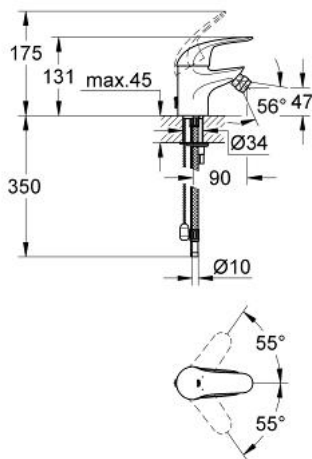

32 738 000 EUROECO SINGLE-LEVER BIDET MIXER S-SIZE

PRODUCT DESCRIPTION

- Colour: chrome
- single hole installation
- metal lever
- GROHE SilkMove 35 mm ceramic cartridge
- GROHE LongLife finish
- flow limiter 9 l/min.
- rapid-installation-system
- ball-joint mousseur
- retractable chain
- flexible connection hoses
- optional temperature limiter ref. no. 46 375
- noise classification 1 in accordance with DIN4109

32 738 000 **EUROECO SINGLE-LEVER BIDET MIXER**
S-SIZE

SPARE PARTS, December 2008 – now

- 1: Lever (Spare part-nr. 46644000)
- 2: Shield (Spare part-nr. 46436000)
- 3: Screw coupling (Spare part-nr. 46460000)
- 4: Cartridge (Spare part-nr. 46374000)
- 5: Economy Mousseur (Spare part-nr. 13951000)
- 6: Shank mounting kit (Spare part-nr. 46645000)
- 7: Chain support (Spare part-nr. 06815000)
- 8: Temperature limiter (Spare part-nr. 46375000)*