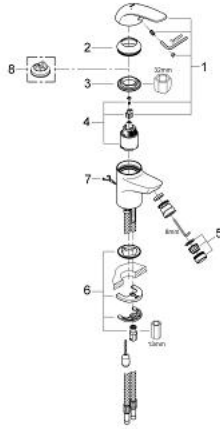

32 738 000 **EUROPRO SINGLE-LEVER BIDET MIXER**
S-SIZE

PRODUCT DESCRIPTION

- Colour: chrome
- single hole installation
- metal lever
- GROHE SilkMove 35 mm ceramic cartridge
- GROHE LongLife finish
- flow limiter 9 l/min.
- rapid-installation-system
- ball-joint mousseur
- retractable chain
- flexible connection hoses
- optional temperature limiter ref. no. 46 375
- noise classification 1 in accordance with DIN4109

32 738 000 EUROPRO SINGLE-LEVER BIDET MIXER S-SIZE

SPARE PARTS, December 2008 – now

- 1: Lever (Spare part-nr. 46644000)
- 2: Shield (Spare part-nr. 46436000)
- 3: Screw coupling (Spare part-nr. 46460000)
- 4: Cartridge (Spare part-nr. 46374000)
- 5: Economy Mousseur (Spare part-nr. 13951000)
- 6: Shank mounting kit (Spare part-nr. 46645000)
- 7: Chain support (Spare part-nr. 06815000)
- 8: Temperature limiter (Spare part-nr. 46375000)*