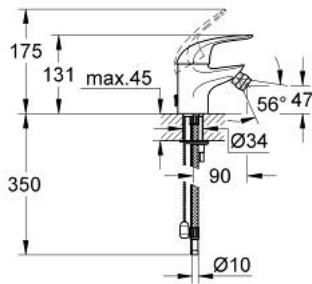

32 738 000 EUROECO SINGLE-LEVER BIDET MIXER 1/2" S-SIZE

PRODUCT DESCRIPTION

- Colour: chrome
- single hole installation
- metal lever
- GROHE SilkMove 35 mm ceramic cartridge
- GROHE LongLife finish
- flow limiter 9 l/min.
- rapid installation system
- ball-joint mousseur
- retractable chain
- flexible connection hoses
- optional temperature limiter ref. no. 46 375
- noise classification I in accordance with DIN 4109

32 738 000 EUROECO SINGLE-LEVER BIDET MIXER 1/2" S-SIZE

SPARE PARTS, 12月 2008 – now

- 1: Lever (Spare part-nr. 46644000)
- 2: Cap (Spare part-nr. 46436000)
- 3: Screw coupling (Spare part-nr. 46460000)
- 4: Cartridge (Spare part-nr. 46374000)
- 5: Economy mousseur (Spare part-nr. 13951000)
- 6: Shank mounting kit (Spare part-nr. 46645000)
- 7: Chain (Spare part-nr. 06815000)
- 8: Temperature limiter (Spare part-nr. 46375000)*