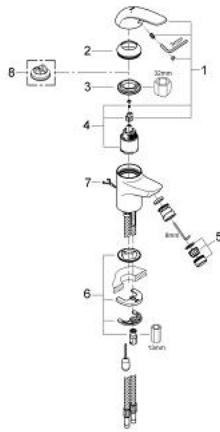

32 738 000 EUROECO SINGLE-LEVER BIDET MIXER 1/2" S-SIZE

PRODUCT DESCRIPTION

- Colour: chrome
- single hole installation
- metal lever
- GROHE SilkMove 35 mm ceramic cartridge
- GROHE LongLife finish
- flow limiter 9 l/min.
- rapid installation system
- ball-joint mousseur
- retractable chain
- flexible connection hoses
- optional temperature limiter ref. no. 46 375
- noise classification I in accordance with DIN 4109

32 738 000 EUROECO SINGLE-LEVER BIDET MIXER 1/2" S-SIZE

SPARE PARTS, 12月 2008 – now

- 1: Lever (Spare part-nr. 46644000)
- 2: Cap (Spare part-nr. 46436000)
- 3: Screw coupling (Spare part-nr. 46460000)
- 4: Cartridge (Spare part-nr. 46374000)
- 5: Economy mousseur (Spare part-nr. 13951000)
- 6: Shank mounting kit (Spare part-nr. 46645000)
- 7: Chain (Spare part-nr. 06815000)
- 8: Temperature limiter (Spare part-nr. 46375000)*