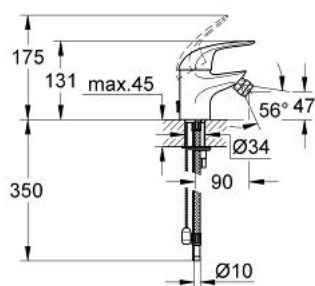

32 738 000 EUROPRO SINGLE-LEVER BIDET MIXER 1/2" S-SIZE

PRODUCT DESCRIPTION

- Colour: chrome
- single hole installation
- metal lever
- GROHE SilkMove 35 mm ceramic cartridge
- GROHE LongLife finish
- flow limiter 9 l/min.
- rapid installation system
- ball-joint mousseur
- retractable chain
- flexible connection hoses
- optional temperature limiter ref. no. 46 375
- noise classification I in accordance with DIN 4109

32 738 000 EUROPRO SINGLE-LEVER BIDET MIXER 1/2" S-SIZE

SPARE PARTS, 12月 2008 – now

- 1: Lever (Spare part-nr. 46644000)
- 2: Cap (Spare part-nr. 46436000)
- 3: Screw coupling (Spare part-nr. 46460000)
- 4: Cartridge (Spare part-nr. 46374000)
- 5: Economy mousseur (Spare part-nr. 13951000)
- 6: Shank mounting kit (Spare part-nr. 46645000)
- 7: Chain (Spare part-nr. 06815000)
- 8: Temperature limiter (Spare part-nr. 46375000)*