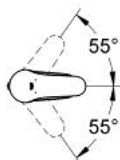

32 738 000 EUROPRO SINGLE-LEVER BIDET MIXER 1/2" S-SIZE

PRODUCT DESCRIPTION

- Colour: chrome
- single hole installation
- metal lever
- GROHE SilkMove 35 mm ceramic cartridge
- GROHE LongLife finish
- flow limiter 9 l/min.
- rapid installation system
- ball-joint mousseur
- retractable chain
- flexible connection hoses
- optional temperature limiter ref. no. 46 375
- noise classification I in accordance with DIN 4109

32 738 000 EUROPRO SINGLE-LEVER BIDET MIXER 1/2" S-SIZE

SPARE PARTS, 12月 2008 – now

- 1: Lever (Spare part-nr. 46644000)
- 2: Cap (Spare part-nr. 46436000)
- 3: Screw coupling (Spare part-nr. 46460000)
- 4: Cartridge (Spare part-nr. 46374000)
- 5: Economy mousseur (Spare part-nr. 13951000)
- 6: Shank mounting kit (Spare part-nr. 46645000)
- 7: Chain (Spare part-nr. 06815000)
- 8: Temperature limiter (Spare part-nr. 46375000)*