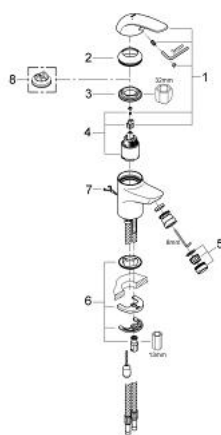

32 738 000 EUROPRO SINGLE-LEVER BIDET MIXER 1/2" S-SIZE

PRODUCT DESCRIPTION

- Colour: chrome
- single hole installation
- metal lever
- GROHE SilkMove 35 mm ceramic cartridge
- GROHE LongLife finish
- flow limiter 9 l/min.
- rapid installation system
- ball-joint mousseur
- retractable chain
- flexible connection hoses
- optional temperature limiter ref. no. 46 375
- noise classification I in accordance with DIN 4109

32 738 000 EUROPRO SINGLE-LEVER BIDET MIXER 1/2" S-SIZE

SPARE PARTS, 12月 2008 – now

- 1: Lever (Spare part-nr. 46644000)
- 2: Cap (Spare part-nr. 46436000)
- 3: Screw coupling (Spare part-nr. 46460000)
- 4: Cartridge (Spare part-nr. 46374000)
- 5: Economy mousseur (Spare part-nr. 13951000)
- 6: Shank mounting kit (Spare part-nr. 46645000)
- 7: Chain (Spare part-nr. 06815000)
- 8: Temperature limiter (Spare part-nr. 46375000)*