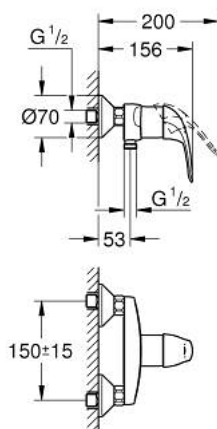

32 740 000 EUROPRO SINGLE-LEVER SHOWER MIXER

PRODUCT DESCRIPTION

- Colour: chrome
- wall mounted
- metal lever
- GROHE SilkMove 46 mm ceramic cartridge
- GROHE LongLife finish
- adjustable flow rate limiter
- shower outlet below 1/2" with integrated non return-valve
- S-unions
- metal wall escutcheons
- optional temperature limiter
- Protected against backflow

32 740 000 EUROPRO SINGLE-LEVER SHOWER MIXER

SPARE PARTS, December 2008 – now

- 1: Lever (Spare part-nr. 46644000)
- 2: Shield (Spare part-nr. 46597000)
- 3: Cartridge (Spare part-nr. 46048000)
- 4: Screw joint (Spare part-nr. 45044000)
- 5: S-union (Spare part-nr. 12075000)
- 5.1: Ball seal dia. 9x6.8 mm (Spare part-nr. 0138600M)
- 5.2: Escutcheon (Spare part-nr. 0221000M)
- 6: Non-return valve (Spare part-nr. 08565000)
- 7: Temperature limiter (Spare part-nr. 46375000)*
- 8: Extension 3/4", 20 mm (Spare part-nr. 0713000M)*