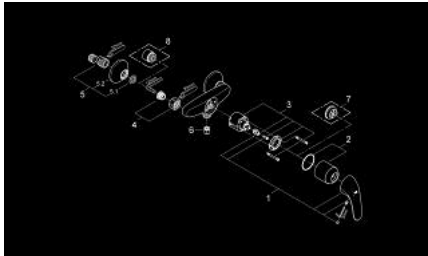

32 740 000 EUROPRO SINGLE-LEVER SHOWER MIXER

PRODUCT DESCRIPTION

- Colour: chrome
- wall mounted
- metal lever
- GROHE SilkMove 46 mm ceramic cartridge
- GROHE LongLife finish
- adjustable flow rate limiter
- shower outlet below 1/2" with integrated non return-valve
- S-unions
- metal wall escutcheons
- optional temperature limiter
- Protected against backflow

32 740 000 EUROPRO SINGLE-LEVER SHOWER MIXER

SPARE PARTS, December 2008 – now

- 1: Lever (Spare part-nr. 46644000)
- 2: Shield (Spare part-nr. 46597000)
- 3: Cartridge (Spare part-nr. 46048000)
- 4: Screw joint (Spare part-nr. 45044000)
- 5: S-union (Spare part-nr. 12075000)
- 5.1: Ball seal dia. 9x6.8 mm (Spare part-nr. 0138600M)
- 5.2: Escutcheon (Spare part-nr. 0221000M)
- 6: Non-return valve (Spare part-nr. 08565000)
- 7: Temperature limiter (Spare part-nr. 46375000)*
- 8: Extension 3/4", 20 mm (Spare part-nr. 0713000M)*