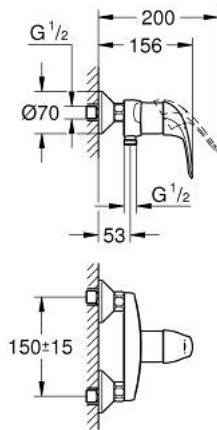

32 740 000 EUROECO SINGLE-LEVER SHOWER MIXER

PRODUCT DESCRIPTION

- Colour: chrome
- wall mounted
- metal lever
- GROHE SilkMove 46 mm ceramic cartridge
- GROHE LongLife finish
- adjustable flow rate limiter
- shower outlet below 1/2" with integrated non return-valve
- S-unions
- metal wall escutcheons
- optional temperature limiter
- Protected against backflow

32 740 000 EUROECO SINGLE-LEVER SHOWER MIXER

SPARE PARTS, December 2008 – now

- 1: Lever (Spare part-nr. 46644000)
- 2: Shield (Spare part-nr. 46597000)
- 3: Cartridge (Spare part-nr. 46048000)
- 4: Screw joint (Spare part-nr. 45044000)
- 5: S-union (Spare part-nr. 12075000)
- 5.1: Ball seal dia. 9x6.8 mm (Spare part-nr. 0138600M)
- 5.2: Escutcheon (Spare part-nr. 0221000M)
- 6: Non-return valve (Spare part-nr. 08565000)
- 7: Temperature limiter (Spare part-nr. 46375000)*
- 8: Extension 3/4", 20 mm (Spare part-nr. 0713000M)*