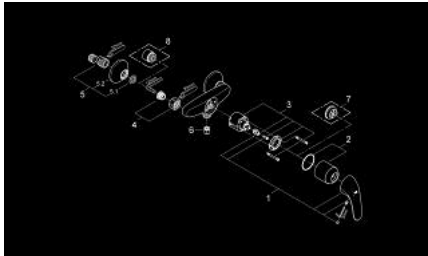

32 740 000 EUROECO SINGLE-LEVER SHOWER MIXER

PRODUCT DESCRIPTION

- Colour: chrome
- wall mounted
- metal lever
- GROHE SilkMove 46 mm ceramic cartridge
- GROHE LongLife finish
- adjustable flow rate limiter
- shower outlet below 1/2" with integrated non return-valve
- S-unions
- metal wall escutcheons
- optional temperature limiter
- Protected against backflow

32 740 000 EUROECO SINGLE-LEVER SHOWER MIXER

SPARE PARTS, December 2008 – now

- 1: Lever (Spare part-nr. 46644000)
- 2: Shield (Spare part-nr. 46597000)
- 3: Cartridge (Spare part-nr. 46048000)
- 4: Screw joint (Spare part-nr. 45044000)
- 5: S-union (Spare part-nr. 12075000)
- 5.1: Ball seal dia. 9x6.8 mm (Spare part-nr. 0138600M)
- 5.2: Escutcheon (Spare part-nr. 0221000M)
- 6: Non-return valve (Spare part-nr. 08565000)
- 7: Temperature limiter (Spare part-nr. 46375000)*
- 8: Extension 3/4", 20 mm (Spare part-nr. 0713000M)*