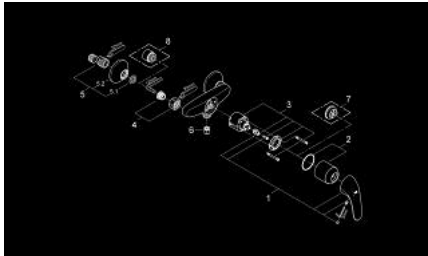

32 740 000 **EUROPRO SINGLE-LEVER SHOWER MIXER 1/2"**

PRODUCT DESCRIPTION

- Colour: chrome
- wall mounted
- metal lever
- GROHE SilkMove 46 mm ceramic cartridge
- GROHE LongLife finish
- adjustable flow rate limiter
- shower bottom outlet 1/2" with integrated non return valve
- S-unions
- metal wall escutcheons
- optional temperature limiter
- protected against backflow

32 740 000 EUROPRO SINGLE-LEVER SHOWER MIXER 1/2"

SPARE PARTS, 12月 2008 – now

- 1: Lever (Spare part-nr. 46644000)
 - 2: Cap (Spare part-nr. 46597000)
 - 3: Cartridge (Spare part-nr. 46048000)
 - 4: Screw connection 1/2" (Spare part-nr. 45044000)
 - 5: S-union (Spare part-nr. 12075000)
 - 5.1: Seal (Spare part-nr. 0138600M)
 - 5.2: Escutcheon (Spare part-nr. 0221000M)
 - 6: Non-return valve (Spare part-nr. 08565000)
 - 7: Temperature limiter (Spare part-nr. 46375000)*
 - 8: Extension 3/4", 20 mm (Spare part-nr. 0713000M)*
- * Optional accessories