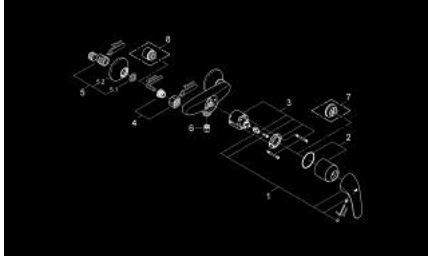

32 740 000 EUROECO SINGLE-LEVER SHOWER MIXER 1/2"

PRODUCT DESCRIPTION

- Colour: chrome
- wall mounted
- metal lever
- GROHE SilkMove 46 mm ceramic cartridge
- GROHE LongLife finish
- adjustable flow rate limiter
- shower bottom outlet 1/2" with integrated non return valve
- S-unions
- metal wall escutcheons
- optional temperature limiter
- protected against backflow

32 740 000 EUROECO SINGLE-LEVER SHOWER MIXER 1/2"

SPARE PARTS, 12月 2008 – now

- 1: Lever (Spare part-nr. 46644000)
 - 2: Cap (Spare part-nr. 46597000)
 - 3: Cartridge (Spare part-nr. 46048000)
 - 4: Screw connection 1/2" (Spare part-nr. 45044000)
 - 5: S-union (Spare part-nr. 12075000)
 - 5.1: Seal (Spare part-nr. 0138600M)
 - 5.2: Escutcheon (Spare part-nr. 0221000M)
 - 6: Non-return valve (Spare part-nr. 08565000)
 - 7: Temperature limiter (Spare part-nr. 46375000)*
 - 8: Extension 3/4", 20 mm (Spare part-nr. 0713000M)*
- * Optional accessories