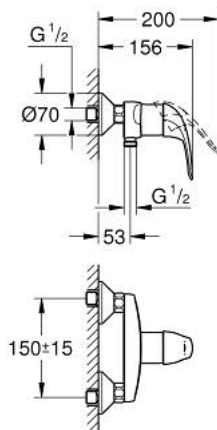

32 740 000 **EUROPRO SINGLE-LEVER SHOWER MIXER 1/2"**

PRODUCT DESCRIPTION

- Colour: chrome
- wall mounted
- metal lever
- GROHE SilkMove 46 mm ceramic cartridge
- GROHE LongLife finish
- adjustable flow rate limiter
- shower bottom outlet 1/2" with integrated non return valve
- S-unions
- metal wall escutcheons
- optional temperature limiter
- protected against backflow

32 740 000 EUROPRO SINGLE-LEVER SHOWER MIXER 1/2"

SPARE PARTS, 12月 2008 – now

- 1: Lever (Spare part-nr. 46644000)
 - 2: Cap (Spare part-nr. 46597000)
 - 3: Cartridge (Spare part-nr. 46048000)
 - 4: Screw connection 1/2" (Spare part-nr. 45044000)
 - 5: S-union (Spare part-nr. 12075000)
 - 5.1: Seal (Spare part-nr. 0138600M)
 - 5.2: Escutcheon (Spare part-nr. 0221000M)
 - 6: Non-return valve (Spare part-nr. 08565000)
 - 7: Temperature limiter (Spare part-nr. 46375000)*
 - 8: Extension 3/4", 20 mm (Spare part-nr. 0713000M)*
- * Optional accessories