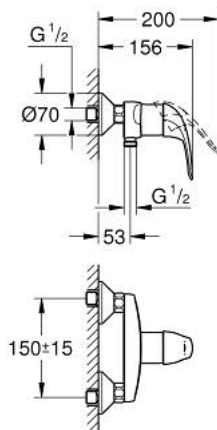

32 740 000 EUROECO SINGLE-LEVER SHOWER MIXER 1/2"

PRODUCT DESCRIPTION

- Colour: chrome
- wall mounted
- metal lever
- GROHE SilkMove 46 mm ceramic cartridge
- GROHE LongLife finish
- adjustable flow rate limiter
- shower bottom outlet 1/2" with integrated non return valve
- S-unions
- metal wall escutcheons
- optional temperature limiter
- protected against backflow

32 740 000 EUROECO SINGLE-LEVER SHOWER MIXER 1/2"

SPARE PARTS, 12月 2008 – now

- 1: Lever (Spare part-nr. 46644000)
 - 2: Cap (Spare part-nr. 46597000)
 - 3: Cartridge (Spare part-nr. 46048000)
 - 4: Screw connection 1/2" (Spare part-nr. 45044000)
 - 5: S-union (Spare part-nr. 12075000)
 - 5.1: Seal (Spare part-nr. 0138600M)
 - 5.2: Escutcheon (Spare part-nr. 0221000M)
 - 6: Non-return valve (Spare part-nr. 08565000)
 - 7: Temperature limiter (Spare part-nr. 46375000)*
 - 8: Extension 3/4", 20 mm (Spare part-nr. 0713000M)*
- * Optional accessories