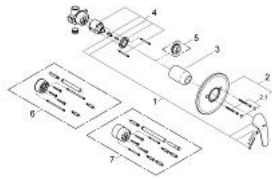

### PRODUCT DESCRIPTION

- Colour: chrome
- concealed installation
- GROHE SilkMove 46 mm ceramic cartridge
- GROHE LongLife finish
- consists of:
- set for final installation (19 378 000)
- concealed body (33 964)
- metal lever
- escutcheon- and shaft-sealing
- metal wall escutcheons
- screwed
- optional temperature limiter ref. no. 46 308

### SPARE PARTS, December 2008 – now

- 1: Lever (Spare part-nr. 46644000)
- 2: Escutcheon (Spare part-nr. 46469000)
- 2.1: Set of screws (Spare part-nr. 46088000)
- 3: Shield (Spare part-nr. 02693000)
- 4: Cartridge (Spare part-nr. 46048000)
- 5: Temperature limiter (Spare part-nr. 46308000)\*
- 6: Extension set (Spare part-nr. 46191000)\*
- 7: Extension set (Spare part-nr. 46343000)\*