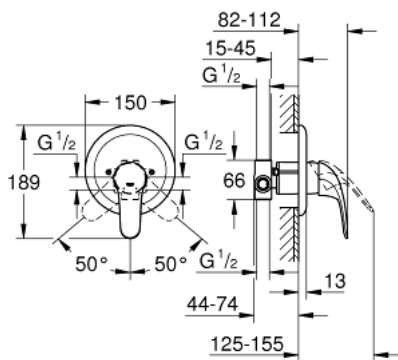

## 32 742 000 EUROPRO SINGLE-LEVER SHOWER MIXER

### PRODUCT DESCRIPTION

- Colour: chrome
- concealed installation
- GROHE SilkMove 46 mm ceramic cartridge
- GROHE LongLife finish
- consists of:
- set for final installation (19 378 000)
- concealed body (33 964)
- metal lever
- escutcheon- and shaft-sealing
- metal wall escutcheons
- screwed
- optional temperature limiter ref. no. 46 308

### SPARE PARTS, December 2008 – now

- 1: Lever (Spare part-nr. 46644000)
- 2: Escutcheon (Spare part-nr. 46469000)
- 2.1: Set of screws (Spare part-nr. 46088000)
- 3: Shield (Spare part-nr. 02693000)
- 4: Cartridge (Spare part-nr. 46048000)
- 5: Temperature limiter (Spare part-nr. 46308000)\*
- 6: Extension set (Spare part-nr. 46191000)\*
- 7: Extension set (Spare part-nr. 46343000)\*