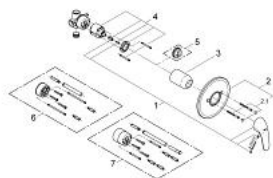

32 742 000 EUROECO SINGLE-LEVER SHOWER MIXER

PRODUCT DESCRIPTION

- Colour: chrome
- concealed installation
- GROHE SilkMove 46 mm ceramic cartridge
- GROHE LongLife finish
- consists of:
- set for final installation (19 378 000)
- concealed body (33 964)
- metal lever
- escutcheon- and shaft-sealing
- metal wall escutcheons
- screwed
- optional temperature limiter ref. no. 46 308

32 742 000 EUROECO SINGLE-LEVER SHOWER MIXER

SPARE PARTS, December 2008 – now

- 1: Lever (Spare part-nr. 46644000)
- 2: Escutcheon (Spare part-nr. 46469000)
- 2.1: Set of screws (Spare part-nr. 46088000)
- 3: Shield (Spare part-nr. 02693000)
- 4: Cartridge (Spare part-nr. 46048000)
- 5: Temperature limiter (Spare part-nr. 46308000)*
- 6: Extension set (Spare part-nr. 46191000)*
- 7: Extension set (Spare part-nr. 46343000)*