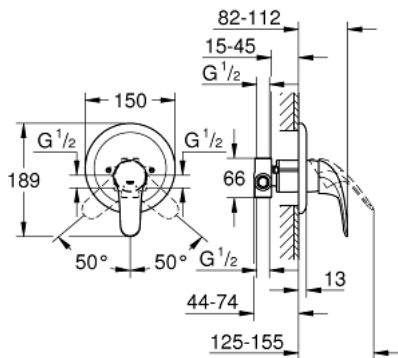

32 742 000 EUROECO SINGLE-LEVER SHOWER MIXER

PRODUCT DESCRIPTION

- Colour: chrome
- concealed installation
- GROHE SilkMove 46 mm ceramic cartridge
- GROHE LongLife finish
- consists of:
- set for final installation (19 378 000)
- concealed body (33 964)
- metal lever
- escutcheon- and shaft-sealing
- metal wall escutcheons
- screwed
- optional temperature limiter ref. no. 46 308

32 742 000 EUROECO SINGLE-LEVER SHOWER MIXER

SPARE PARTS, December 2008 – now

- 1: Lever (Spare part-nr. 46644000)
- 2: Escutcheon (Spare part-nr. 46469000)
- 2.1: Set of screws (Spare part-nr. 46088000)
- 3: Shield (Spare part-nr. 02693000)
- 4: Cartridge (Spare part-nr. 46048000)
- 5: Temperature limiter (Spare part-nr. 46308000)*
- 6: Extension set (Spare part-nr. 46191000)*
- 7: Extension set (Spare part-nr. 46343000)*