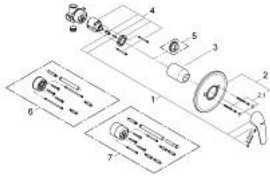

### PRODUCT DESCRIPTION

- Colour: chrome
- concealed installation
- GROHE SilkMove 46 mm ceramic cartridge
- GROHE LongLife finish
- consisting of:
  - set for final installation (19 378 000)
  - concealed body (33 964 000)
  - metal lever
  - escutcheon and shaft sealing
  - metal wall escutcheons
  - screwed
  - optional temperature limiter ref. no. 46 308

### SPARE PARTS, 12月 2008 – now

- 1: Lever (Spare part-nr. 46644000)
- 2: Escutcheon (Spare part-nr. 46469000)
- 2.1: Set of screws (Spare part-nr. 46088000)
- 3: Cap (Spare part-nr. 02693000)
- 4: Cartridge (Spare part-nr. 46048000)
- 5: Temperature limiter (Spare part-nr. 46308000)\*
- 6: Extension set (Spare part-nr. 46191000)\*
- 7: Extension set (Spare part-nr. 46343000)\*