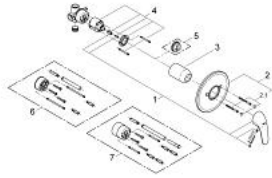

32 742 000 EUROPRO SINGLE-LEVER SHOWER MIXER

PRODUCT DESCRIPTION

- Colour: chrome
- concealed installation
- GROHE SilkMove 46 mm ceramic cartridge
- GROHE LongLife finish
- consisting of:
 - set for final installation (19 378 000)
 - concealed body (33 964 000)
 - metal lever
 - escutcheon and shaft sealing
 - metal wall escutcheons
 - screwed
 - optional temperature limiter ref. no. 46 308

32 742 000 EUROPRO SINGLE-LEVER SHOWER MIXER

SPARE PARTS, 12月 2008 – now

- 1: Lever (Spare part-nr. 46644000)
- 2: Escutcheon (Spare part-nr. 46469000)
- 2.1: Set of screws (Spare part-nr. 46088000)
- 3: Cap (Spare part-nr. 02693000)
- 4: Cartridge (Spare part-nr. 46048000)
- 5: Temperature limiter (Spare part-nr. 46308000)*
- 6: Extension set (Spare part-nr. 46191000)*
- 7: Extension set (Spare part-nr. 46343000)*