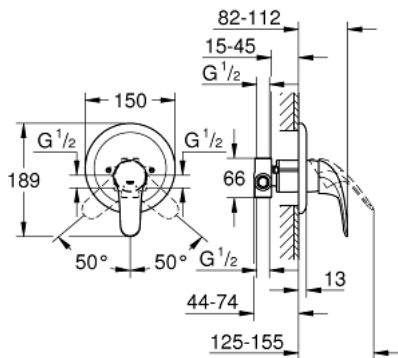

### PRODUCT DESCRIPTION

- Colour: chrome
- concealed installation
- GROHE SilkMove 46 mm ceramic cartridge
- GROHE LongLife finish
- consisting of:
  - set for final installation (19 378 000)
  - concealed body (33 964 000)
  - metal lever
  - escutcheon and shaft sealing
  - metal wall escutcheons
  - screwed
  - optional temperature limiter ref. no. 46 308

### SPARE PARTS, 12月 2008 – now

- 1: Lever (Spare part-nr. 46644000)
- 2: Escutcheon (Spare part-nr. 46469000)
- 2.1: Set of screws (Spare part-nr. 46088000)
- 3: Cap (Spare part-nr. 02693000)
- 4: Cartridge (Spare part-nr. 46048000)
- 5: Temperature limiter (Spare part-nr. 46308000)\*
- 6: Extension set (Spare part-nr. 46191000)\*
- 7: Extension set (Spare part-nr. 46343000)\*