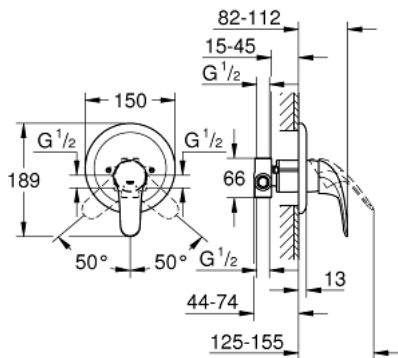

32 742 000 EUROPRO SINGLE-LEVER SHOWER MIXER

PRODUCT DESCRIPTION

- Colour: chrome
- concealed installation
- GROHE SilkMove 46 mm ceramic cartridge
- GROHE LongLife finish
- consisting of:
 - set for final installation (19 378 000)
 - concealed body (33 964 000)
 - metal lever
 - escutcheon and shaft sealing
 - metal wall escutcheons
 - screwed
 - optional temperature limiter ref. no. 46 308

32 742 000 EUROPRO SINGLE-LEVER SHOWER MIXER

SPARE PARTS, 12月 2008 – now

- 1: Lever (Spare part-nr. 46644000)
- 2: Escutcheon (Spare part-nr. 46469000)
- 2.1: Set of screws (Spare part-nr. 46088000)
- 3: Cap (Spare part-nr. 02693000)
- 4: Cartridge (Spare part-nr. 46048000)
- 5: Temperature limiter (Spare part-nr. 46308000)*
- 6: Extension set (Spare part-nr. 46191000)*
- 7: Extension set (Spare part-nr. 46343000)*