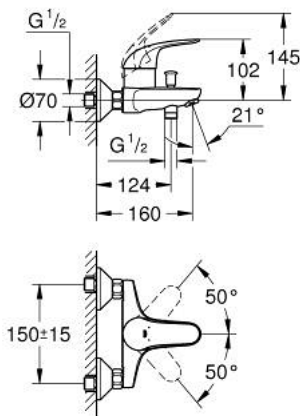

### PRODUCT DESCRIPTION

- Colour: chrome
- wall mounted
- metal lever
- GROHE SilkMove 46 mm ceramic cartridge
- GROHE LongLife finish
- GROHE EcoJoy - less water, perfect flow
- adjustable flow rate limiter
- automatic diverter: bath/shower
- mousseur
- integrated non-return valve in shower outlet 1/2"
- S-unions
- metal wall escutcheons
- optional temperature limiter ref. no. 46 308
- Protected against backflow

### SPARE PARTS, December 2008 – now

- 1: Lever (Spare part-nr. 46644000)
- 2: Shield (Spare part-nr. 46578000)
- 3: Cartridge (Spare part-nr. 46048000)
- 4: Diverter knob (Spare part-nr. 65648000)
- 5: Diverter (Spare part-nr. 65655000)
- 6: Non-return valve (Spare part-nr. 08565000)
- 7: Mousseur (Spare part-nr. 13952000)
- 8: Screw joint (Spare part-nr. 45044000)
- 9: S-union (Spare part-nr. 12075000)
- 9.1: Ball seal dia. 9x6.8 mm (Spare part-nr. 0138600M)
- 9.2: Escutcheon (Spare part-nr. 0221000M)
- 10: Temperature limiter (Spare part-nr. 46375000)\*
- 11: Extension 3/4", 20 mm (Spare part-nr. 0713000M)\*