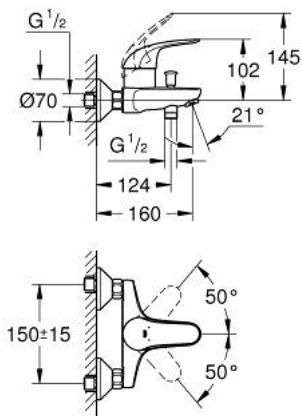

32 743 000 EUROECO SINGLE-LEVER BATH/SHOWER MIXER

PRODUCT DESCRIPTION

- Colour: chrome
- wall mounted
- metal lever
- GROHE SilkMove 46 mm ceramic cartridge
- GROHE LongLife finish
- GROHE EcoJoy - less water, perfect flow
- adjustable flow rate limiter
- automatic diverter: bath/shower
- mousseur
- integrated non-return valve in shower outlet 1/2"
- S-unions
- metal wall escutcheons
- optional temperature limiter ref. no. 46 308
- Protected against backflow

32 743 000 EUROECO SINGLE-LEVER BATH/SHOWER MIXER

SPARE PARTS, December 2008 – now

- 1: Lever (Spare part-nr. 46644000)
- 2: Shield (Spare part-nr. 46578000)
- 3: Cartridge (Spare part-nr. 46048000)
- 4: Diverter knob (Spare part-nr. 65648000)
- 5: Diverter (Spare part-nr. 65655000)
- 6: Non-return valve (Spare part-nr. 08565000)
- 7: Mousseur (Spare part-nr. 13952000)
- 8: Screw joint (Spare part-nr. 45044000)
- 9: S-union (Spare part-nr. 12075000)
- 9.1: Ball seal dia. 9x6.8 mm (Spare part-nr. 0138600M)
- 9.2: Escutcheon (Spare part-nr. 0221000M)
- 10: Temperature limiter (Spare part-nr. 46375000)*
- 11: Extension 3/4", 20 mm (Spare part-nr. 0713000M)*