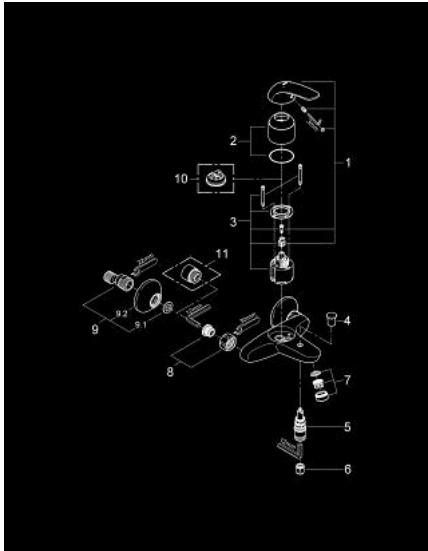

## 32 743 000 EUROPRO SINGLE-LEVER BATH/SHOWER MIXER

### PRODUCT DESCRIPTION

- Colour: chrome
- wall mounted
- metal lever
- GROHE SilkMove 46 mm ceramic cartridge
- GROHE LongLife finish
- GROHE EcoJoy - less water, perfect flow
- adjustable flow rate limiter
- automatic diverter: bath/shower
- mousseur
- integrated non-return valve in shower outlet 1/2"
- S-unions
- metal wall escutcheons
- optional temperature limiter ref. no. 46 308
- Protected against backflow

### SPARE PARTS, December 2008 – now

- 1: Lever (Spare part-nr. 46644000)
- 2: Shield (Spare part-nr. 46578000)
- 3: Cartridge (Spare part-nr. 46048000)
- 4: Diverter knob (Spare part-nr. 65648000)
- 5: Diverter (Spare part-nr. 65655000)
- 6: Non-return valve (Spare part-nr. 08565000)
- 7: Mousseur (Spare part-nr. 13952000)
- 8: Screw joint (Spare part-nr. 45044000)
- 9: S-union (Spare part-nr. 12075000)
- 9.1: Ball seal dia. 9x6.8 mm (Spare part-nr. 0138600M)
- 9.2: Escutcheon (Spare part-nr. 0221000M)
- 10: Temperature limiter (Spare part-nr. 46375000)\*
- 11: Extension 3/4", 20 mm (Spare part-nr. 0713000M)\*