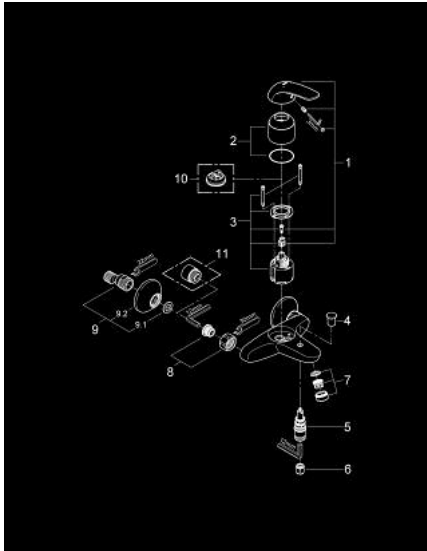

32 743 000 EUROECO SINGLE-LEVER BATH/SHOWER MIXER

PRODUCT DESCRIPTION

- Colour: chrome
- wall mounted
- metal lever
- GROHE SilkMove 46 mm ceramic cartridge
- GROHE LongLife finish
- GROHE EcoJoy - less water, perfect flow
- adjustable flow rate limiter
- automatic diverter: bath/shower
- mousseur
- integrated non-return valve in shower outlet 1/2"
- S-unions
- metal wall escutcheons
- optional temperature limiter ref. no. 46 308
- Protected against backflow

32 743 000 EUROECO SINGLE-LEVER BATH/SHOWER MIXER

SPARE PARTS, December 2008 – now

- 1: Lever (Spare part-nr. 46644000)
- 2: Shield (Spare part-nr. 46578000)
- 3: Cartridge (Spare part-nr. 46048000)
- 4: Diverter knob (Spare part-nr. 65648000)
- 5: Diverter (Spare part-nr. 65655000)
- 6: Non-return valve (Spare part-nr. 08565000)
- 7: Mousseur (Spare part-nr. 13952000)
- 8: Screw joint (Spare part-nr. 45044000)
- 9: S-union (Spare part-nr. 12075000)
- 9.1: Ball seal dia. 9x6.8 mm (Spare part-nr. 0138600M)
- 9.2: Escutcheon (Spare part-nr. 0221000M)
- 10: Temperature limiter (Spare part-nr. 46375000)*
- 11: Extension 3/4", 20 mm (Spare part-nr. 0713000M)*