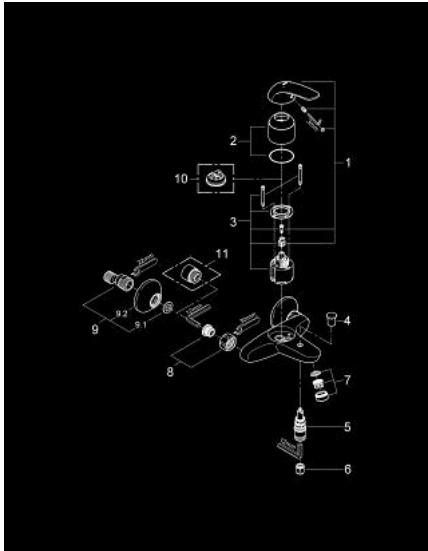

32 743 000 EUROECO SINGLE-LEVER BATH MIXER 1/2"

SPARE PARTS, 12月 2008 – now

- 1: Lever (Spare part-nr. 46644000)
- 2: Cap (Spare part-nr. 46578000)
- 3: Cartridge (Spare part-nr. 46048000)
- 4: Diverter knob (Spare part-nr. 65648000)
- 5: Diverter (Spare part-nr. 65655000)
- 6: Non-return valve (Spare part-nr. 08565000)
- 7: Mousseur (Spare part-nr. 13952000)
- 8: Screw connection 1/2" (Spare part-nr. 45044000)
- 9: S-union (Spare part-nr. 12075000)
- 9.1: Seal (Spare part-nr. 0138600M)
- 9.2: Escutcheon (Spare part-nr. 0221000M)
- 10: Temperature limiter (Spare part-nr. 46375000)*
- 11: Extension 3/4", 20 mm (Spare part-nr. 0713000M)*

* Optional accessories