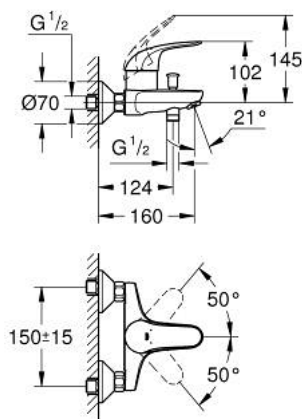

32 743 000 EUROPRO SINGLE-LEVER BATH MIXER 1/2"

PRODUCT DESCRIPTION

- Colour: chrome
- wall mounted
- metal lever
- GROHE SilkMove 46 mm ceramic cartridge
- GROHE LongLife finish
- GROHE EcoJoy - Less water, perfect flow
- adjustable flow rate limiter
- automatic diverter: bath/shower
- mousseur
- integrated non-return valve in the shower outlet 1/2"
- S-unions
- metal wall escutcheons
- optional temperature limiter ref. no. 46 308
- protected against backflow

32 743 000 EUROPRO SINGLE-LEVER BATH MIXER 1/2"

SPARE PARTS, 12月 2008 – now

- 1: Lever (Spare part-nr. 46644000)
- 2: Cap (Spare part-nr. 46578000)
- 3: Cartridge (Spare part-nr. 46048000)
- 4: Diverter knob (Spare part-nr. 65648000)
- 5: Diverter (Spare part-nr. 65655000)
- 6: Non-return valve (Spare part-nr. 08565000)
- 7: Mousseur (Spare part-nr. 13952000)
- 8: Screw connection 1/2" (Spare part-nr. 45044000)
- 9: S-union (Spare part-nr. 12075000)
- 9.1: Seal (Spare part-nr. 0138600M)
- 9.2: Escutcheon (Spare part-nr. 0221000M)
- 10: Temperature limiter (Spare part-nr. 46375000)*
- 11: Extension 3/4", 20 mm (Spare part-nr. 0713000M)*