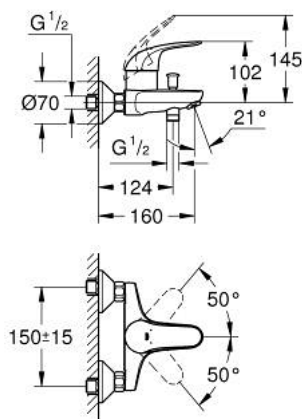

### PRODUCT DESCRIPTION

- Colour: chrome
- wall mounted
- metal lever
- GROHE SilkMove 46 mm ceramic cartridge
- GROHE LongLife finish
- GROHE EcoJoy - Less water, perfect flow
- adjustable flow rate limiter
- automatic diverter: bath/shower
- mousseur
- integrated non-return valve in the shower outlet 1/2"
- S-unions
- metal wall escutcheons
- optional temperature limiter ref. no. 46 308
- protected against backflow

### SPARE PARTS, 12月 2008 – now

- 1: Lever (Spare part-nr. 46644000)
- 2: Cap (Spare part-nr. 46578000)
- 3: Cartridge (Spare part-nr. 46048000)
- 4: Diverter knob (Spare part-nr. 65648000)
- 5: Diverter (Spare part-nr. 65655000)
- 6: Non-return valve (Spare part-nr. 08565000)
- 7: Mousseur (Spare part-nr. 13952000)
- 8: Screw connection 1/2" (Spare part-nr. 45044000)
- 9: S-union (Spare part-nr. 12075000)
- 9.1: Seal (Spare part-nr. 0138600M)
- 9.2: Escutcheon (Spare part-nr. 0221000M)
- 10: Temperature limiter (Spare part-nr. 46375000)\*
- 11: Extension 3/4", 20 mm (Spare part-nr. 0713000M)\*