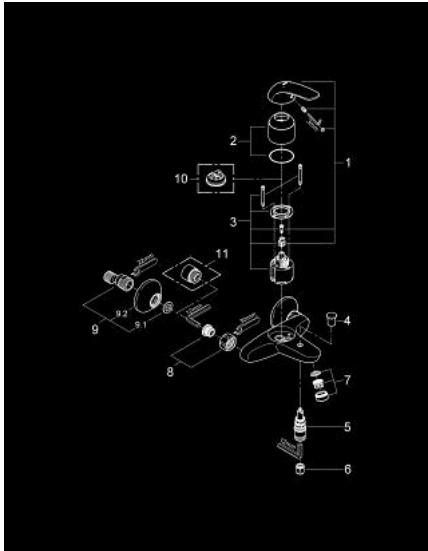

## 32 743 000 EUROECO SINGLE-LEVER BATH MIXER 1/2"

### PRODUCT DESCRIPTION

- Colour: chrome
- wall mounted
- metal lever
- GROHE SilkMove 46 mm ceramic cartridge
- GROHE LongLife finish
- GROHE EcoJoy - Less water, perfect flow
- adjustable flow rate limiter
- automatic diverter: bath/shower
- mousseur
- integrated non-return valve in the shower outlet 1/2"
- S-unions
- metal wall escutcheons
- optional temperature limiter ref. no. 46 308
- protected against backflow

### SPARE PARTS, 12月 2008 – now

- 1: Lever (Spare part-nr. 46644000)
- 2: Cap (Spare part-nr. 46578000)
- 3: Cartridge (Spare part-nr. 46048000)
- 4: Diverter knob (Spare part-nr. 65648000)
- 5: Diverter (Spare part-nr. 65655000)
- 6: Non-return valve (Spare part-nr. 08565000)
- 7: Mousseur (Spare part-nr. 13952000)
- 8: Screw connection 1/2" (Spare part-nr. 45044000)
- 9: S-union (Spare part-nr. 12075000)
- 9.1: Seal (Spare part-nr. 0138600M)
- 9.2: Escutcheon (Spare part-nr. 0221000M)
- 10: Temperature limiter (Spare part-nr. 46375000)\*
- 11: Extension 3/4", 20 mm (Spare part-nr. 0713000M)\*