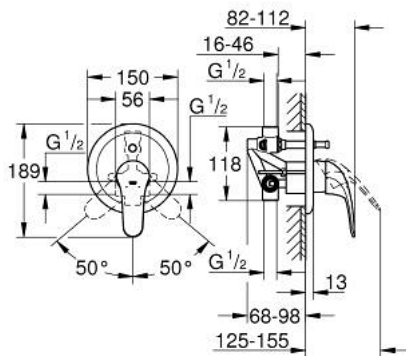

32 747 000 EUROECO SINGLE-LEVER BATH MIXER

PRODUCT DESCRIPTION

- Colour: chrome
- concealed installation
- GROHE SilkMove 46 mm ceramic cartridge
- GROHE LongLife finish
- consisting of:
 - set for final installation (19 379 000)
 - concealed body (33 963 000)
 - automatic diverter: bath/shower
 - metal lever
 - escutcheon and shaft sealing
 - metal wall escutcheons
 - optional temperature limiter ref. no. 46 308
- screwed