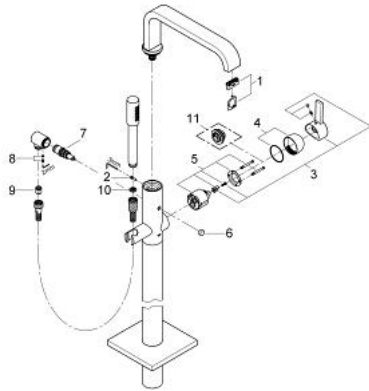

32 754 000 ALLURE SINGLE-LEVER BATH MIXER 1/2" FLOOR MOUNTED

PRODUCT DESCRIPTION

- Colour: chrome
- final installation set for
- 45 991 000
- without floor installation plate
- GROHE SilkMove 46 mm ceramic cartridge
- GROHE LongLife finish
- automatic diverter: bath/shower
- swivel spout with mousseur and stop limiter
- integrated non-return valve in shower outlet 1/2"
- with shower holder
- Sena handshower
- shower hose 1500 mm
- Protected against backflow

32 754 000 ALLURE SINGLE-LEVER BATH MIXER 1/2" FLOOR MOUNTED

SPARE PARTS, February 2009 – now

- 1: Mousseur (Spare part-nr. 46680000)
- 2: Set of screws (Spare part-nr. 46670000)
- 3: Lever (Spare part-nr. 46609000)
- 4: Shield (Spare part-nr. 46242000)
- 5: Cartridge (Spare part-nr. 46048000)
- 6: Diverter knob (Spare part-nr. 64989000)
- 7: Diverter (Spare part-nr. 65655000)
- 8: Thread pin (Spare part-nr. 46639000)
- 9: Non-return valve (Spare part-nr. 08565000)
- 10: Dirt strainer (Spare part-nr. 0700200M)
- 11: Temperature limiter (Spare part-nr. 46308000)*