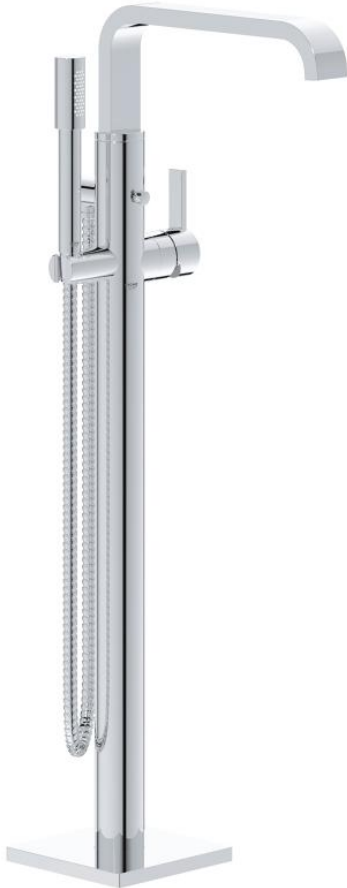

32 754 000 ALLURE SINGLE-LEVER BATH MIXER 1/2" FLOOR MOUNTED

PRODUCT DESCRIPTION

- Colour: chrome
- final installation set for
- 45 991 000
- without floor installation plate
- GROHE SilkMove 46 mm ceramic cartridge
- GROHE LongLife finish
- automatic diverter: bath/shower
- swivel spout with mousseur and stop limiter
- integrated non-return valve in shower outlet 1/2"
- with shower holder
- Sena handshower
- shower hose 1500 mm
- Protected against backflow

32 754 000 ALLURE SINGLE-LEVER BATH MIXER 1/2" FLOOR MOUNTED

SPARE PARTS, February 2009 – now

- 1: Mousseur (Spare part-nr. 46680000)
- 2: Set of screws (Spare part-nr. 46670000)
- 3: Lever (Spare part-nr. 46609000)
- 4: Shield (Spare part-nr. 46242000)
- 5: Cartridge (Spare part-nr. 46048000)
- 6: Diverter knob (Spare part-nr. 64989000)
- 7: Diverter (Spare part-nr. 65655000)
- 8: Thread pin (Spare part-nr. 46639000)
- 9: Non-return valve (Spare part-nr. 08565000)
- 10: Dirt strainer (Spare part-nr. 0700200M)
- 11: Temperature limiter (Spare part-nr. 46308000)*