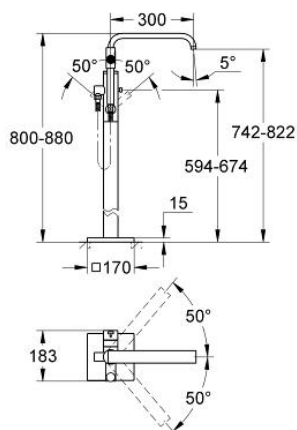

32 754 000 ALLURE SINGLE-LEVER BATH MIXER 1/2" FLOOR MOUNTED

PRODUCT DESCRIPTION

- Colour: chrome
- final installation set for
- 45 991 000
- without floor installation plate
- GROHE SilkMove 46 mm ceramic cartridge
- GROHE LongLife finish
- automatic diverter: bath/shower
- swivel spout with mousseur and stop limiter
- integrated non-return valve in shower outlet 1/2"
- with shower holder
- Sena handshower
- shower hose 1500 mm
- Protected against backflow

32 754 000 ALLURE SINGLE-LEVER BATH MIXER 1/2" FLOOR MOUNTED

SPARE PARTS, February 2009 – now

- 1: Mousseur (Spare part-nr. 46680000)
- 2: Set of screws (Spare part-nr. 46670000)
- 3: Lever (Spare part-nr. 46609000)
- 4: Shield (Spare part-nr. 46242000)
- 5: Cartridge (Spare part-nr. 46048000)
- 6: Diverter knob (Spare part-nr. 64989000)
- 7: Diverter (Spare part-nr. 65655000)
- 8: Thread pin (Spare part-nr. 46639000)
- 9: Non-return valve (Spare part-nr. 08565000)
- 10: Dirt strainer (Spare part-nr. 0700200M)
- 11: Temperature limiter (Spare part-nr. 46308000)*