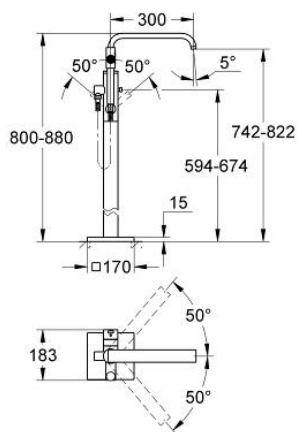

32 754 000 ALLURE SINGLE-LEVER BATH MIXER 1/2" FLOOR MOUNTED

PRODUCT DESCRIPTION

- Colour: chrome
- set for final installation for
- 45 991
- without rough-in set (sold separately)
- GROHE SilkMove 46 mm ceramic cartridge
- GROHE LongLife finish
- automatic diverter: bath/shower
- swivel spout with mousseur and stop limiter
- integrated non-return valve in the shower outlet 1/2"
- with shower holder
- Sena hand shower
- shower hose 1500 mm
- protected against backflow

32 754 000 ALLURE SINGLE-LEVER BATH MIXER 1/2" FLOOR MOUNTED

SPARE PARTS, 2月 2009 – now

- 1: Mousseur (Spare part-nr. 46680000)
- 2: Set of screws (Spare part-nr. 46670000)
- 3: Lever (Spare part-nr. 46609000)
- 4: Cap (Spare part-nr. 46242000)
- 5: Cartridge (Spare part-nr. 46048000)
- 6: Diverter knob (Spare part-nr. 64989000)
- 7: Diverter (Spare part-nr. 65655000)
- 8: Thread pin (Spare part-nr. 46639000)
- 9: Non-return valve (Spare part-nr. 08565000)
- 10: Dirt strainer (Spare part-nr. 0700200M)
- 11: Temperature limiter (Spare part-nr. 46308000)*