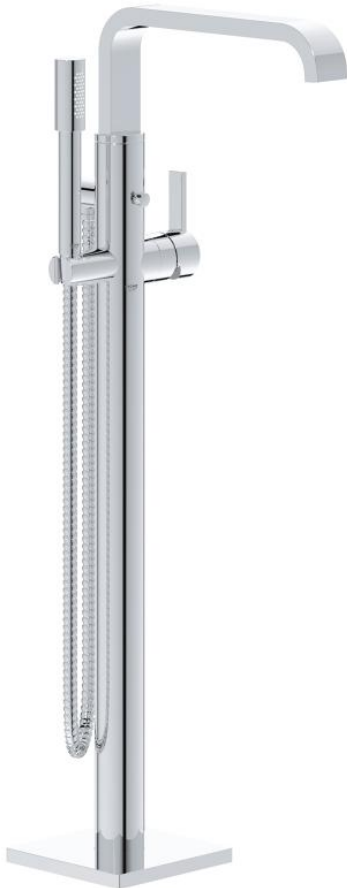

32 754 000 ALLURE SINGLE-LEVER BATH MIXER 1/2" FLOOR MOUNTED

PRODUCT DESCRIPTION

- Colour: chrome
- set for final installation for
- 45 991
- without rough-in set (sold separately)
- GROHE SilkMove 46 mm ceramic cartridge
- GROHE LongLife finish
- automatic diverter: bath/shower
- swivel spout with mousseur and stop limiter
- integrated non-return valve in the shower outlet 1/2"
- with shower holder
- Sena hand shower
- shower hose 1500 mm
- protected against backflow

32 754 000 ALLURE SINGLE-LEVER BATH MIXER 1/2" FLOOR MOUNTED

SPARE PARTS, 2月 2009 – now

- 1: Mousseur (Spare part-nr. 46680000)
- 2: Set of screws (Spare part-nr. 46670000)
- 3: Lever (Spare part-nr. 46609000)
- 4: Cap (Spare part-nr. 46242000)
- 5: Cartridge (Spare part-nr. 46048000)
- 6: Diverter knob (Spare part-nr. 64989000)
- 7: Diverter (Spare part-nr. 65655000)
- 8: Thread pin (Spare part-nr. 46639000)
- 9: Non-return valve (Spare part-nr. 08565000)
- 10: Dirt strainer (Spare part-nr. 0700200M)
- 11: Temperature limiter (Spare part-nr. 46308000)*