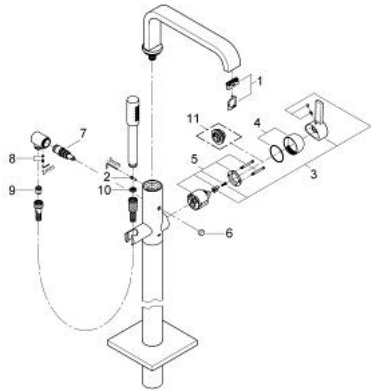

32 754 000 ALLURE SINGLE-LEVER BATH MIXER 1/2" FLOOR MOUNTED

PRODUCT DESCRIPTION

- Colour: chrome
- set for final installation for
- 45 991
- without rough-in set (sold separately)
- GROHE SilkMove 46 mm ceramic cartridge
- GROHE LongLife finish
- automatic diverter: bath/shower
- swivel spout with mousseur and stop limiter
- integrated non-return valve in the shower outlet 1/2"
- with shower holder
- Sena hand shower
- shower hose 1500 mm
- protected against backflow

32 754 000 ALLURE SINGLE-LEVER BATH MIXER 1/2" FLOOR MOUNTED

SPARE PARTS, 2月 2009 – now

- 1: Mousseur (Spare part-nr. 46680000)
- 2: Set of screws (Spare part-nr. 46670000)
- 3: Lever (Spare part-nr. 46609000)
- 4: Cap (Spare part-nr. 46242000)
- 5: Cartridge (Spare part-nr. 46048000)
- 6: Diverter knob (Spare part-nr. 64989000)
- 7: Diverter (Spare part-nr. 65655000)
- 8: Thread pin (Spare part-nr. 46639000)
- 9: Non-return valve (Spare part-nr. 08565000)
- 10: Dirt strainer (Spare part-nr. 0700200M)
- 11: Temperature limiter (Spare part-nr. 46308000)*