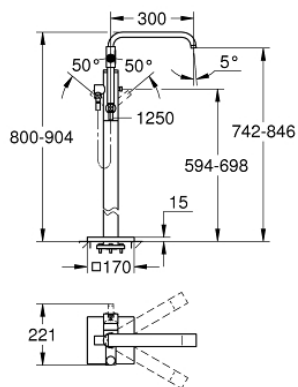

## 32 754 001 ALLURE SINGLE-LEVER BATH MIXER 1/2" FLOOR MOUNTED

### PRODUCT DESCRIPTION

- Colour: chrome
- for use with rough-in set 45 984
- without floor installation plate
- GROHE SilkMove 46 mm ceramic cartridge
- GROHE LongLife finish
- automatic diverter: bath/shower
- swivel spout with mousseur and stop limiter
- projection 305 mm
- integrated non-return valve in shower outlet 1/2"
- with shower holder
- Sena handshower
- shower hose 1250 mm
- Protected against backflow
- minimum pressure 1,0 bar
- shower hose 49"

### SPARE PARTS, June 2016 – now

- 1: Mousseur (Spare part-nr. 46680000)
- 2: Set of screws (Spare part-nr. 46670000)
- 3: Lever (Spare part-nr. 46609000)
- 4: Shield (Spare part-nr. 46242000)
- 5: Cartridge (Spare part-nr. 46048000)
- 6: Diverter knob (Spare part-nr. 64989000)
- 7: Diverter (Spare part-nr. 65655000)
- 8: Non-return valve (Spare part-nr. 08565000)
- 9: Dirt strainer (Spare part-nr. 0700200M)
- 10: Temperature limiter (Spare part-nr. 46308000)\*