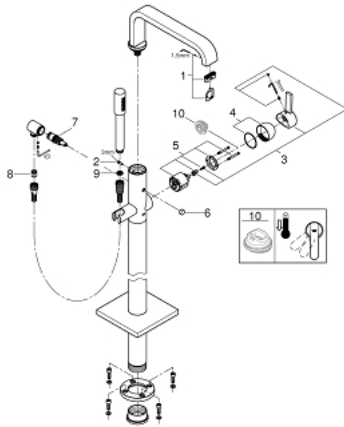

## 32 754 001 ALLURE SINGLE-LEVER BATH MIXER 1/2" FLOOR MOUNTED

### PRODUCT DESCRIPTION

- Colour: chrome
- for use with rough-in set 45 984
- without floor installation plate
- GROHE SilkMove 46 mm ceramic cartridge
- GROHE LongLife finish
- automatic diverter: bath/shower
- swivel spout with mousseur and stop limiter
- projection 305 mm
- integrated non-return valve in shower outlet 1/2"
- with shower holder
- Sena handshower
- shower hose 1250 mm
- Protected against backflow
- minimum pressure 1,0 bar
- shower hose 49"

### SPARE PARTS, June 2016 – now

- 1: Mousseur (Spare part-nr. 46680000)
- 2: Set of screws (Spare part-nr. 46670000)
- 3: Lever (Spare part-nr. 46609000)
- 4: Shield (Spare part-nr. 46242000)
- 5: Cartridge (Spare part-nr. 46048000)
- 6: Diverter knob (Spare part-nr. 64989000)
- 7: Diverter (Spare part-nr. 65655000)
- 8: Non-return valve (Spare part-nr. 08565000)
- 9: Dirt strainer (Spare part-nr. 0700200M)
- 10: Temperature limiter (Spare part-nr. 46308000)\*