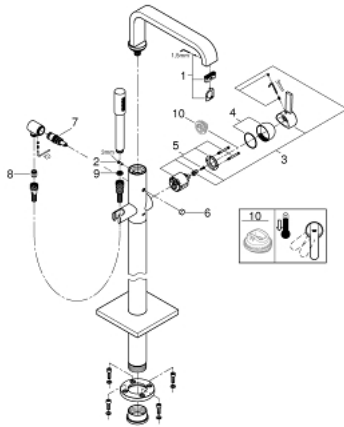

32 754 001 ALLURE SINGLE-LEVER BATH MIXER 1/2" FLOOR MOUNTED

PRODUCT DESCRIPTION

- Colour: chrome
- for use with rough-in set 45 984
- without rough-in set (sold separately)
- GROHE SilkMove 46 mm ceramic cartridge
- GROHE LongLife finish
- automatic diverter: bath/shower
- swivel spout with mousseur and stop limiter
- projection 300 mm
- integrated non-return valve in the shower outlet 1/2"
- with shower holder
- Sena hand shower
- shower hose 1250 mm
- protected against backflow
- min. recommended pressure 1.0 bar
- shower hose 49"

32 754 001 ALLURE SINGLE-LEVER BATH MIXER 1/2" FLOOR MOUNTED

SPARE PARTS, 6月 2016 – now

- 1: Mousseur (Spare part-nr. 46680000)
 - 2: Set of screws (Spare part-nr. 46670000)
 - 3: Lever (Spare part-nr. 46609000)
 - 4: Cap (Spare part-nr. 46242000)
 - 5: Cartridge (Spare part-nr. 46048000)
 - 6: Diverter knob (Spare part-nr. 64989000)
 - 7: Diverter (Spare part-nr. 65655000)
 - 8: Non-return valve (Spare part-nr. 08565000)
 - 9: Dirt strainer (Spare part-nr. 0700200M)
 - 10: Temperature limiter (Spare part-nr. 46308000)*
- * Optional accessories