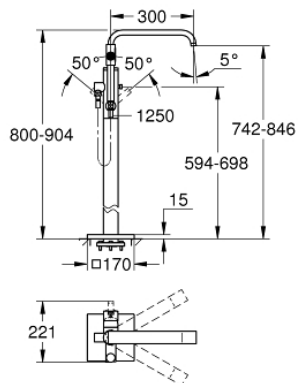

32 754 001 ALLURE SINGLE-LEVER BATH MIXER 1/2" FLOOR MOUNTED

PRODUCT DESCRIPTION

- Colour: chrome
- for use with rough-in set 45 984
- without rough-in set (sold separately)
- GROHE SilkMove 46 mm ceramic cartridge
- GROHE LongLife finish
- automatic diverter: bath/shower
- swivel spout with mousseur and stop limiter
- projection 300 mm
- integrated non-return valve in the shower outlet 1/2"
- with shower holder
- Sena hand shower
- shower hose 1250 mm
- protected against backflow
- min. recommended pressure 1.0 bar
- shower hose 49"

32 754 001 ALLURE SINGLE-LEVER BATH MIXER 1/2" FLOOR MOUNTED

SPARE PARTS, 6月 2016 – now

- 1: Mousseur (Spare part-nr. 46680000)
 - 2: Set of screws (Spare part-nr. 46670000)
 - 3: Lever (Spare part-nr. 46609000)
 - 4: Cap (Spare part-nr. 46242000)
 - 5: Cartridge (Spare part-nr. 46048000)
 - 6: Diverter knob (Spare part-nr. 64989000)
 - 7: Diverter (Spare part-nr. 65655000)
 - 8: Non-return valve (Spare part-nr. 08565000)
 - 9: Dirt strainer (Spare part-nr. 0700200M)
 - 10: Temperature limiter (Spare part-nr. 46308000)*
- * Optional accessories