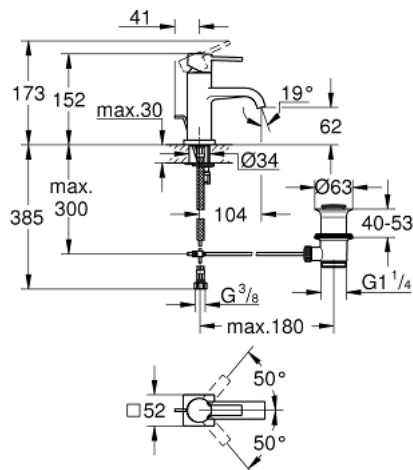

32 757 000 **ALLURE SINGLE-LEVER BASIN MIXER 1/2"**
M-SIZE

PRODUCT DESCRIPTION

- Colour: chrome
- single hole installation
- GROHE SilkMove 28 mm ceramic cartridge
- GROHE LongLife finish
- GROHE Water Saving 6.0 l/min flow limiter
- rapid-installation-system
- mousseur
- pop-up waste set 1 1/4"
- flexible connection hoses

32 757 000 **ALLURE SINGLE-LEVER BASIN MIXER 1/2"**
M-SIZE

SPARE PARTS, April 2009 – now

- 1: Lever (Spare part-nr. 46610000)
- 2: Shield (Spare part-nr. 46581000)
- 3: Fitting ring (Spare part-nr. 07419000)
- 4: Cartridge (Spare part-nr. 46580000)
- 5: Pop-up rod (Spare part-nr. 46739000)
- 6: Mousseur (Spare part-nr. 13220000)
- 7: Shank mounting kit (Spare part-nr. 46671000)
- 8: Pop-up waste set 1 1/4" (Spare part-nr. 28910000)
- 8.1: Plug (Spare part-nr. 07182000)
- 8.2: Eccentric rod (Spare part-nr. 07052000)
- 9: Mounting wrench (Spare part-nr. 19017000)*
- 10: Eccentric rod (Spare part-nr. 07341000)*