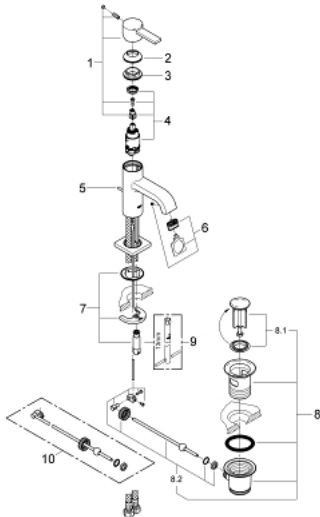

32 757 000 **ALLURE SINGLE-LEVER BASIN MIXER 1/2"**
M-SIZE

PRODUCT DESCRIPTION

- Colour: chrome
- single hole installation
- GROHE SilkMove 28 mm ceramic cartridge
- GROHE LongLife finish
- GROHE Water Saving 6.0 l/min flow limiter
- rapid-installation-system
- mousseur
- pop-up waste set 1 1/4"
- flexible connection hoses

32 757 000 **ALLURE SINGLE-LEVER BASIN MIXER 1/2"**
M-SIZE

SPARE PARTS, April 2009 – now

- 1: Lever (Spare part-nr. 46610000)
- 2: Shield (Spare part-nr. 46581000)
- 3: Fitting ring (Spare part-nr. 07419000)
- 4: Cartridge (Spare part-nr. 46580000)
- 5: Pop-up rod (Spare part-nr. 46739000)
- 6: Mousseur (Spare part-nr. 13220000)
- 7: Shank mounting kit (Spare part-nr. 46671000)
- 8: Pop-up waste set 1 1/4" (Spare part-nr. 28910000)
- 8.1: Plug (Spare part-nr. 07182000)
- 8.2: Eccentric rod (Spare part-nr. 07052000)
- 9: Mounting wrench (Spare part-nr. 19017000)*
- 10: Eccentric rod (Spare part-nr. 07341000)*