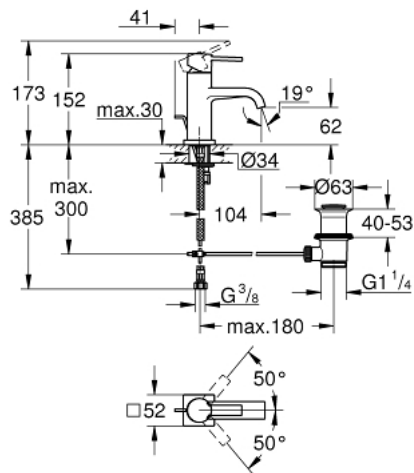

32 757 000 ALLURE SINGLE-LEVER BASIN MIXER 1/2" M-SIZE

PRODUCT DESCRIPTION

- Colour: chrome
- single hole installation
- GROHE SilkMove 28 mm ceramic cartridge
- GROHE LongLife finish
- GROHE Water Saving 6.0 l/min flow limiter
- rapid installation system
- mousseur
- pop-up waste set 1 1/4"
- flexible connection hoses

32 757 000 ALLURE SINGLE-LEVER BASIN MIXER 1/2" M-SIZE

SPARE PARTS, 4月 2009 – now

- 1: Lever (Spare part-nr. 46610000)
 - 2: Cap (Spare part-nr. 46581000)
 - 3: Fitting ring (Spare part-nr. 07419000)
 - 4: Cartridge (Spare part-nr. 46580000)
 - 5: Pop-up rod (Spare part-nr. 46739000)
 - 6: Mousseur (Spare part-nr. 13220000)
 - 7: Shank mounting kit (Spare part-nr. 46671000)
 - 8: Waste set 1 1/4" (Spare part-nr. 28910000)
 - 8.1: Plug (Spare part-nr. 07182000)
 - 8.2: Eccentric rod (Spare part-nr. 07052000)
 - 9: Mounting wrench (Spare part-nr. 19017000)*
 - 10: Eccentric rod (Spare part-nr. 07341000)*
- * Optional accessories