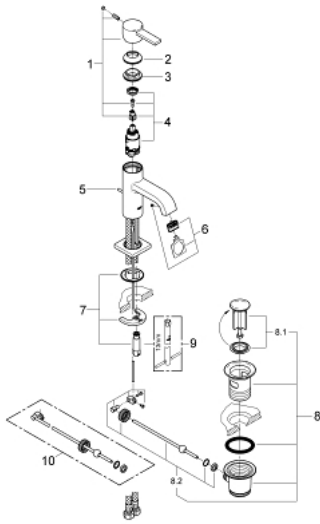

32 757 000 ALLURE SINGLE-LEVER BASIN MIXER 1/2" M-SIZE

PRODUCT DESCRIPTION

- Colour: chrome
- single hole installation
- GROHE SilkMove 28 mm ceramic cartridge
- GROHE LongLife finish
- GROHE Water Saving 6.0 l/min flow limiter
- rapid installation system
- mousseur
- pop-up waste set 1 1/4"
- flexible connection hoses

32 757 000 ALLURE SINGLE-LEVER BASIN MIXER 1/2" M-SIZE

SPARE PARTS, 4月 2009 – now

- 1: Lever (Spare part-nr. 46610000)
 - 2: Cap (Spare part-nr. 46581000)
 - 3: Fitting ring (Spare part-nr. 07419000)
 - 4: Cartridge (Spare part-nr. 46580000)
 - 5: Pop-up rod (Spare part-nr. 46739000)
 - 6: Mousseur (Spare part-nr. 13220000)
 - 7: Shank mounting kit (Spare part-nr. 46671000)
 - 8: Waste set 1 1/4" (Spare part-nr. 28910000)
 - 8.1: Plug (Spare part-nr. 07182000)
 - 8.2: Eccentric rod (Spare part-nr. 07052000)
 - 9: Mounting wrench (Spare part-nr. 19017000)*
 - 10: Eccentric rod (Spare part-nr. 07341000)*
- * Optional accessories