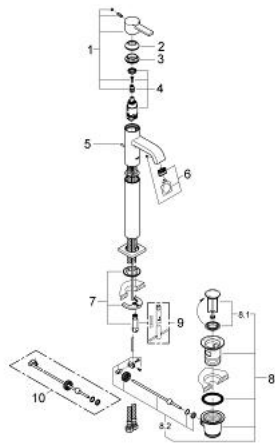

## 32 760 000 ALLURE SINGLE-LEVER BASIN MIXER 1/2" XL-SIZE

### PRODUCT DESCRIPTION

- Colour: chrome
- single hole installation
- for free standing basins
- GROHE SilkMove 28 mm ceramic cartridge
- GROHE LongLife finish
- 6.0 l/min flow limiter
- rapid-installation-system
- mousseur
- pop-up waste set 1 1/4"
- flexible connection hoses
- projection 104 mm
- minimum pressure 1,0 bar

### SPARE PARTS, March 2013 – now

- 1: Lever (Spare part-nr. 46610000)
- 2: Shield (Spare part-nr. 46581000)
- 3: Fitting ring (Spare part-nr. 07419000)
- 4: Cartridge (Spare part-nr. 46580000)
- 5: Pop-up rod (Spare part-nr. 46739000)
- 6: Mousseur (Spare part-nr. 13220000)
- 7: Shank mounting kit (Spare part-nr. 46671000)
- 8: Pop-up waste set 1 1/4" (Spare part-nr. 28910000)
- 8.1: Plug (Spare part-nr. 07182000)
- 8.2: Eccentric rod (Spare part-nr. 07052000)
- 9: Mounting wrench (Spare part-nr. 19017000)\*
- 10: Eccentric rod (Spare part-nr. 07341000)\*