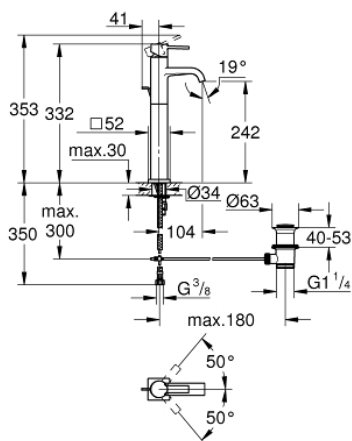

## 32 760 000 ALLURE SINGLE-LEVER BASIN MIXER 1/2" XL-SIZE

### PRODUCT DESCRIPTION

- Colour: chrome
- single hole installation
- for free standing basins
- GROHE SilkMove 28 mm ceramic cartridge
- GROHE LongLife finish
- 6.0 l/min flow limiter
- rapid-installation-system
- mousseur
- pop-up waste set 1 1/4"
- flexible connection hoses
- projection 104 mm
- minimum pressure 1,0 bar

### SPARE PARTS, March 2013 – now

- 1: Lever (Spare part-nr. 46610000)
- 2: Shield (Spare part-nr. 46581000)
- 3: Fitting ring (Spare part-nr. 07419000)
- 4: Cartridge (Spare part-nr. 46580000)
- 5: Pop-up rod (Spare part-nr. 46739000)
- 6: Mousseur (Spare part-nr. 13220000)
- 7: Shank mounting kit (Spare part-nr. 46671000)
- 8: Pop-up waste set 1 1/4" (Spare part-nr. 28910000)
- 8.1: Plug (Spare part-nr. 07182000)
- 8.2: Eccentric rod (Spare part-nr. 07052000)
- 9: Mounting wrench (Spare part-nr. 19017000)\*
- 10: Eccentric rod (Spare part-nr. 07341000)\*