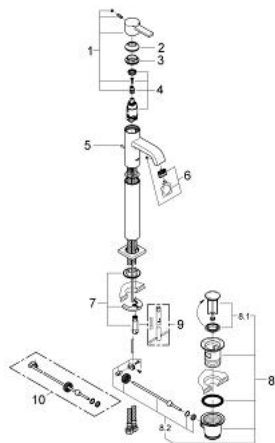

32 760 000 ALLURE SINGLE-LEVER BASIN MIXER 1/2" XL-SIZE

PRODUCT DESCRIPTION

- Colour: chrome
- single hole installation
- for free-standing basins
- GROHE SilkMove 28 mm ceramic cartridge
- GROHE LongLife finish
- GROHE Water Saving 6.0 l/min flow limiter
- rapid installation system
- mousseur
- pop-up waste set 1 1/4"
- flexible connection hoses
- projection 104 mm
- min. recommended pressure 1.0 bar

32 760 000 ALLURE SINGLE-LEVER BASIN MIXER 1/2" XL-SIZE

SPARE PARTS, 3月 2013 – now

- 1: Lever (Spare part-nr. 46610000)
 - 2: Cap (Spare part-nr. 46581000)
 - 3: Fitting ring (Spare part-nr. 07419000)
 - 4: Cartridge (Spare part-nr. 46580000)
 - 5: Pop-up rod (Spare part-nr. 46739000)
 - 6: Mousseur (Spare part-nr. 13220000)
 - 7: Shank mounting kit (Spare part-nr. 46671000)
 - 8: Waste set 1 1/4" (Spare part-nr. 28910000)
 - 8.1: Plug (Spare part-nr. 07182000)
 - 8.2: Eccentric rod (Spare part-nr. 07052000)
 - 9: Mounting wrench (Spare part-nr. 19017000)*
 - 10: Eccentric rod (Spare part-nr. 07341000)*
- * Optional accessories