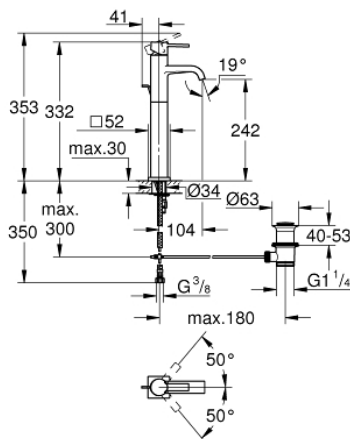

32 760 000 ALLURE SINGLE-LEVER BASIN MIXER 1/2" XL-SIZE

PRODUCT DESCRIPTION

- Colour: chrome
- single hole installation
- for free-standing basins
- GROHE SilkMove 28 mm ceramic cartridge
- GROHE LongLife finish
- GROHE Water Saving 6.0 l/min flow limiter
- rapid installation system
- mousseur
- pop-up waste set 1 1/4"
- flexible connection hoses
- projection 104 mm
- min. recommended pressure 1.0 bar

32 760 000 ALLURE SINGLE-LEVER BASIN MIXER 1/2" XL-SIZE

SPARE PARTS, 3月 2013 – now

- 1: Lever (Spare part-nr. 46610000)
 - 2: Cap (Spare part-nr. 46581000)
 - 3: Fitting ring (Spare part-nr. 07419000)
 - 4: Cartridge (Spare part-nr. 46580000)
 - 5: Pop-up rod (Spare part-nr. 46739000)
 - 6: Mousseur (Spare part-nr. 13220000)
 - 7: Shank mounting kit (Spare part-nr. 46671000)
 - 8: Waste set 1 1/4" (Spare part-nr. 28910000)
 - 8.1: Plug (Spare part-nr. 07182000)
 - 8.2: Eccentric rod (Spare part-nr. 07052000)
 - 9: Mounting wrench (Spare part-nr. 19017000)*
 - 10: Eccentric rod (Spare part-nr. 07341000)*
- * Optional accessories