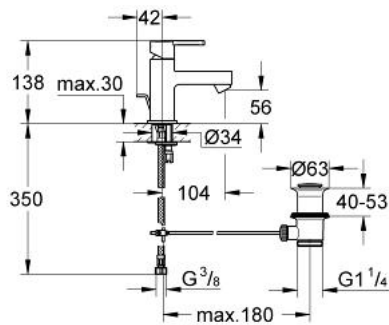

## 32 797 000 **EVEN SINGLE-LEVER BASIN MIXER 1/2"**

### PRODUCT DESCRIPTION

- Colour: chrome
- single hole installation
- GROHE SilkMove 28 mm ceramic cartridge
- mousseur
- flexible connection hoses
- pop-up waste set 1 1/4"
- rapid installation system
- covered lever fixing
- GROHE LongLife finish

### **SPARE PARTS**, 5月 2009 – now

- 1: Lever (Spare part-nr. 46675000)
- 2: Fitting ring (Spare part-nr. 07419000)
- 3: Cartridge (Spare part-nr. 46580000)
- 4: Pop-up rod (Spare part-nr. 10769000)
- 5: Mousseur (Spare part-nr. 06574000)
- 6: Waste fitting (Spare part-nr. 28915000)