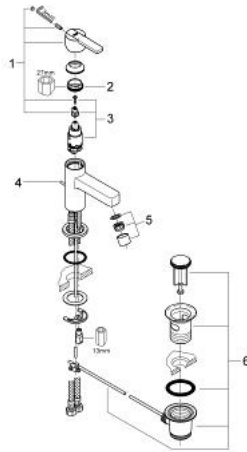

## 32 797 000 **EVEN SINGLE-LEVER BASIN MIXER 1/2"**

### PRODUCT DESCRIPTION

- Colour: chrome
- single hole installation
- GROHE SilkMove 28 mm ceramic cartridge
- mousseur
- flexible connection hoses
- pop-up waste set 1 1/4"
- rapid installation system
- covered lever fixing
- GROHE LongLife finish

### **SPARE PARTS**, 5月 2009 – now

- 1: Lever (Spare part-nr. 46675000)
- 2: Fitting ring (Spare part-nr. 07419000)
- 3: Cartridge (Spare part-nr. 46580000)
- 4: Pop-up rod (Spare part-nr. 10769000)
- 5: Mousseur (Spare part-nr. 06574000)
- 6: Waste fitting (Spare part-nr. 28915000)