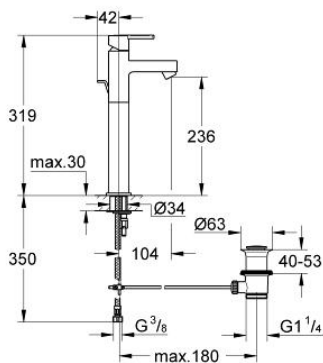

32 798 000 **EVEN SINGLE-LEVER BASIN MIXER**

PRODUCT DESCRIPTION

- Colour: chrome
- for free standing basins
- single hole installation
- GROHE SilkMove 28 mm ceramic cartridge
- mousseur
- flexible connection hoses
- pop-up waste set 1 1/4"
- rapid-installation-system
- covered lever fixing
- GROHE LongLife finish

32 798 000 **EVEN SINGLE-LEVER BASIN MIXER**

SPARE PARTS, May 2009 – now

- 1: Lever (Spare part-nr. 46675000)
- 2: Fitting ring (Spare part-nr. 07419000)
- 3: Cartridge (Spare part-nr. 46580000)
- 4: Pop-up rod (Spare part-nr. 10769000)
- 5: Mousseur (Spare part-nr. 06574000)
- 6: Pop-up waste set (Spare part-nr. 28915000)