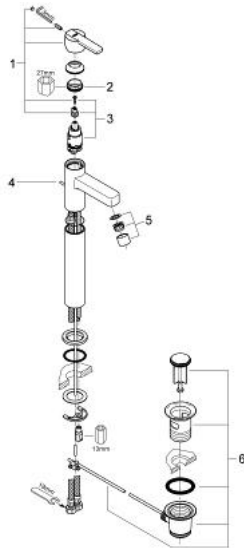

32 798 000 **EVEN SINGLE-LEVER BASIN MIXER**

PRODUCT DESCRIPTION

- Colour: chrome
- for free standing basins
- single hole installation
- GROHE SilkMove 28 mm ceramic cartridge
- mousseur
- flexible connection hoses
- pop-up waste set 1 1/4"
- rapid-installation-system
- covered lever fixing
- GROHE LongLife finish

32 798 000 **EVEN SINGLE-LEVER BASIN MIXER**

SPARE PARTS, May 2009 – now

- 1: Lever (Spare part-nr. 46675000)
- 2: Fitting ring (Spare part-nr. 07419000)
- 3: Cartridge (Spare part-nr. 46580000)
- 4: Pop-up rod (Spare part-nr. 10769000)
- 5: Mousseur (Spare part-nr. 06574000)
- 6: Pop-up waste set (Spare part-nr. 28915000)