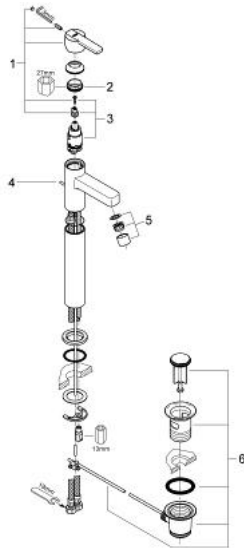

32 798 000 **EVEN SINGLE-LEVER BASIN MIXER 1/2"**

PRODUCT DESCRIPTION

- Colour: chrome
- for free-standing basins
- single hole installation
- GROHE SilkMove 28 mm ceramic cartridge
- mousseur
- flexible connection hoses
- pop-up waste set 1 1/4"
- rapid installation system
- covered lever fixing
- GROHE LongLife finish

32 798 000 **EVEN SINGLE-LEVER BASIN MIXER 1/2"**

SPARE PARTS, 5月 2009 – now

- 1: Lever (Spare part-nr. 46675000)
- 2: Fitting ring (Spare part-nr. 07419000)
- 3: Cartridge (Spare part-nr. 46580000)
- 4: Pop-up rod (Spare part-nr. 10769000)
- 5: Mousseur (Spare part-nr. 06574000)
- 6: Waste fitting (Spare part-nr. 28915000)