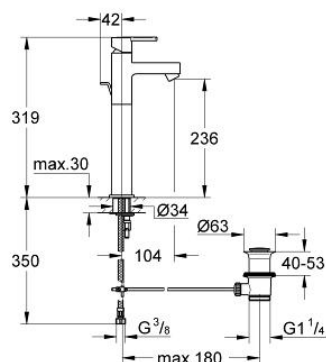

32 798 000 **EVEN SINGLE-LEVER BASIN MIXER 1/2"**

PRODUCT DESCRIPTION

- Colour: chrome
- for free-standing basins
- single hole installation
- GROHE SilkMove 28 mm ceramic cartridge
- mousseur
- flexible connection hoses
- pop-up waste set 1 1/4"
- rapid installation system
- covered lever fixing
- GROHE LongLife finish

32 798 000 **EVEN SINGLE-LEVER BASIN MIXER 1/2"**

SPARE PARTS, 5月 2009 – now

- 1: Lever (Spare part-nr. 46675000)
- 2: Fitting ring (Spare part-nr. 07419000)
- 3: Cartridge (Spare part-nr. 46580000)
- 4: Pop-up rod (Spare part-nr. 10769000)
- 5: Mousseur (Spare part-nr. 06574000)
- 6: Waste fitting (Spare part-nr. 28915000)