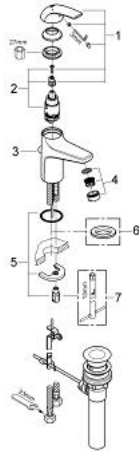

## 32 805 000 GROHE BAUCURVE SINGLE-LEVER BASIN MIXER

### PRODUCT DESCRIPTION

- Colour: chrome
- single hole installation
- metal lever
- GROHE SmoothControl 28 mm ceramic cartridge
- GROHE LongLife finish
- mousseur
- pop-up waste set 1 1/4"
- flexible connection hoses
- rapid-installation-system

### SPARE PARTS, August 2009 – now

- 1: Lever (Spare part-nr. 46699000)
- 2: Cartridge (Spare part-nr. 46580000)
- 3: Pop-up rod (Spare part-nr. 06329000)
- 4: Mousseur (Spare part-nr. 13952000)
- 5: Shank mounting kit (Spare part-nr. 46249000)
- 6: Base plate (Spare part-nr. 48052000)\*
- 7: Mounting wrench (Spare part-nr. 19017000)\*