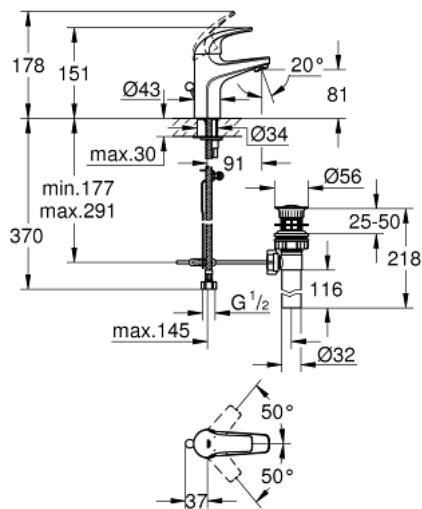

## 32 805 000 GROHE BAUCURVE SINGLE-LEVER BASIN MIXER

### PRODUCT DESCRIPTION

- Colour: chrome
- single hole installation
- metal lever
- GROHE SmoothControl 28 mm ceramic cartridge
- GROHE LongLife finish
- mousseur
- pop-up waste set 1 1/4"
- flexible connection hoses
- rapid-installation-system

### SPARE PARTS, August 2009 – now

- 1: Lever (Spare part-nr. 46699000)
- 2: Cartridge (Spare part-nr. 46580000)
- 3: Pop-up rod (Spare part-nr. 06329000)
- 4: Mousseur (Spare part-nr. 13952000)
- 5: Shank mounting kit (Spare part-nr. 46249000)
- 6: Base plate (Spare part-nr. 48052000)\*
- 7: Mounting wrench (Spare part-nr. 19017000)\*