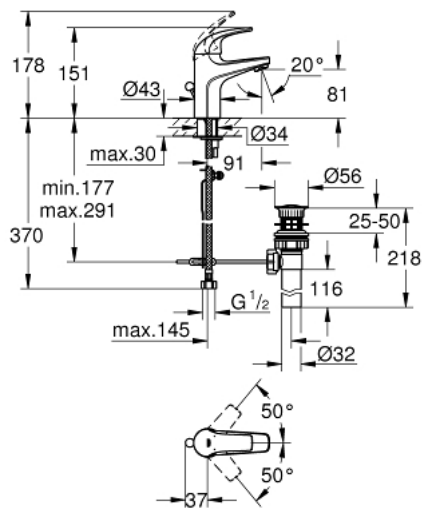

32 805 000 GROHE BAUCURVE SINGLE-LEVER BASIN MIXER 1/2"

PRODUCT DESCRIPTION

- Colour: chrome
- single hole installation
- metal lever
- GROHE SmoothControl 28 mm ceramic cartridge
- GROHE LongLife finish
- mousseur
- pop-up waste set 1"
- flexible connection hoses
- rapid installation system

32 805 000 GROHE BAUCURVE SINGLE-LEVER BASIN MIXER 1/2"

SPARE PARTS, 8月 2009 – now

- 1: Lever (Spare part-nr. 46699000)
 - 2: Cartridge (Spare part-nr. 46580000)
 - 3: Pop-up rod (Spare part-nr. 06329000)
 - 4: Mousseur (Spare part-nr. 13952000)
 - 5: Shank mounting kit (Spare part-nr. 46249000)
 - 6: Base plate (Spare part-nr. 48052000)*
 - 7: Mounting wrench (Spare part-nr. 19017000)*
- * Optional accessories