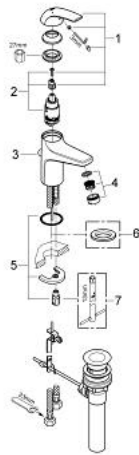

32 805 000 GROHE BAUCURVE SINGLE-LEVER BASIN MIXER 1/2"

PRODUCT DESCRIPTION

- Colour: chrome
- single hole installation
- metal lever
- GROHE SmoothControl 28 mm ceramic cartridge
- GROHE LongLife finish
- mousseur
- pop-up waste set 1"
- flexible connection hoses
- rapid installation system

32 805 000 GROHE BAUCURVE SINGLE-LEVER BASIN MIXER 1/2"

SPARE PARTS, 8月 2009 – now

- 1: Lever (Spare part-nr. 46699000)
 - 2: Cartridge (Spare part-nr. 46580000)
 - 3: Pop-up rod (Spare part-nr. 06329000)
 - 4: Mousseur (Spare part-nr. 13952000)
 - 5: Shank mounting kit (Spare part-nr. 46249000)
 - 6: Base plate (Spare part-nr. 48052000)*
 - 7: Mounting wrench (Spare part-nr. 19017000)*
- * Optional accessories