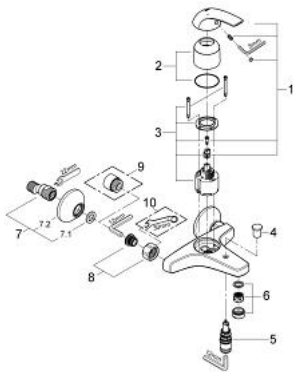

32 806 000 GROHE BAUCURVE SINGLE-LEVER BATH/SHOWER MIXER

PRODUCT DESCRIPTION

- Colour: chrome
- wall mounted
- metal lever
- GROHE SmoothControl 46 mm ceramic cartridge
- GROHE LongLife finish
- adjustable flow rate limiter
- adjustable minimum flow rate approx. 2.5 l/min
- automatic diverter: bath/shower
- mousseur
- S-unions
- metal wall escutcheon
- optional temperature limiter ref. no. 46 308

32 806 000 GROHE BAUCURVE SINGLE-LEVER BATH/SHOWER MIXER

SPARE PARTS, August 2009 – now

- 1: Lever (Spare part-nr. 46700000)
- 2: Shield (Spare part-nr. 46578000)
- 3: Cartridge (Spare part-nr. 46048000)
- 4: Diverter knob (Spare part-nr. 65648000)
- 5: Diverter (Spare part-nr. 65655000)
- 6: Mousseur (Spare part-nr. 13952000)
- 7: S-union (Spare part-nr. 12075000)
- 8: Screw joint (Spare part-nr. 45044000)
- 9: Extension 3/4", 20 mm (Spare part-nr. 0713000M)*
- 10: Special spanner (Spare part-nr. 19377000)*