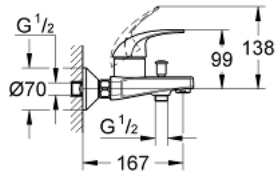

32 806 000 GROHE BAUCURVE SINGLE-LEVER BATH/SHOWER MIXER

PRODUCT DESCRIPTION

- Colour: chrome
- wall mounted
- metal lever
- GROHE SmoothControl 46 mm ceramic cartridge
- GROHE LongLife finish
- adjustable flow rate limiter
- adjustable minimum flow rate approx. 2.5 l/min
- automatic diverter: bath/shower
- mousseur
- S-unions
- metal wall escutcheon
- optional temperature limiter ref. no. 46 308

32 806 000 GROHE BAUCURVE SINGLE-LEVER BATH/SHOWER MIXER

SPARE PARTS, August 2009 – now

- 1: Lever (Spare part-nr. 46700000)
- 2: Shield (Spare part-nr. 46578000)
- 3: Cartridge (Spare part-nr. 46048000)
- 4: Diverter knob (Spare part-nr. 65648000)
- 5: Diverter (Spare part-nr. 65655000)
- 6: Mousseur (Spare part-nr. 13952000)
- 7: S-union (Spare part-nr. 12075000)
- 8: Screw joint (Spare part-nr. 45044000)
- 9: Extension 3/4", 20 mm (Spare part-nr. 0713000M)*
- 10: Special spanner (Spare part-nr. 19377000)*