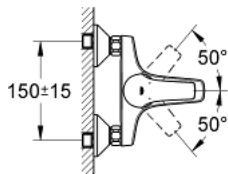

32 806 000 GROHE BAUCURVE SINGLE-LEVER BATH/SHOWER MIXER

PRODUCT DESCRIPTION

- Colour: chrome
- wall mounted
- metal lever
- GROHE SmoothControl 46 mm ceramic cartridge
- GROHE LongLife finish
- adjustable flow rate limiter
- adjustable minimum flow rate approx. 2.5 l/min
- automatic diverter: bath/shower
- mousseur
- S-unions
- metal wall escutcheon
- optional temperature limiter ref. no. 46 308

32 806 000 GROHE BAUCURVE SINGLE-LEVER BATH/SHOWER MIXER

SPARE PARTS, August 2009 – now

- 1: Lever (Spare part-nr. 46700000)
- 2: Shield (Spare part-nr. 46578000)
- 3: Cartridge (Spare part-nr. 46048000)
- 4: Diverter knob (Spare part-nr. 65648000)
- 5: Diverter (Spare part-nr. 65655000)
- 6: Mousseur (Spare part-nr. 13952000)
- 7: S-union (Spare part-nr. 12075000)
- 8: Screw joint (Spare part-nr. 45044000)
- 9: Extension 3/4", 20 mm (Spare part-nr. 0713000M)*
- 10: Special spanner (Spare part-nr. 19377000)*