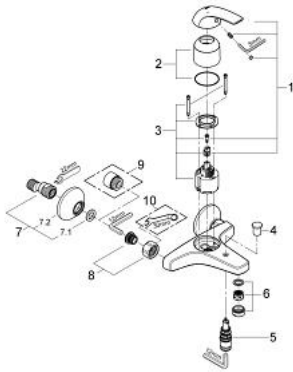

32 806 000 **GROHE BAUCURVE SINGLE-LEVER BATH MIXER 1/2"**

PRODUCT DESCRIPTION

- Colour: chrome
- wall mounted
- metal lever
- GROHE SmoothControl 46 mm ceramic cartridge
- GROHE LongLife finish
- adjustable flow rate limiter
- adjustable minimum flow rate approx. 2.5 l/min
- automatic diverter: bath/shower
- mousseur
- S-unions
- metal wall escutcheon
- optional temperature limiter ref. no. 46 308

32 806 000 GROHE BAUCURVE SINGLE-LEVER BATH MIXER 1/2"

SPARE PARTS, 8月 2009 – now

- 1: Lever (Spare part-nr. 46700000)
- 2: Cap (Spare part-nr. 46578000)
- 3: Cartridge (Spare part-nr. 46048000)
- 4: Diverter knob (Spare part-nr. 65648000)
- 5: Diverter (Spare part-nr. 65655000)
- 6: Mousseur (Spare part-nr. 13952000)
- 7: S-union (Spare part-nr. 12075000)
- 8: Screw connection 1/2" (Spare part-nr. 45044000)
- 9: Extension 3/4", 20 mm (Spare part-nr. 0713000M)*
- 10: Special spanner (Spare part-nr. 19377000)*