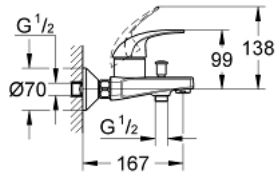

32 806 000 **GROHE BAUCURVE SINGLE-LEVER BATH MIXER 1/2"**

PRODUCT DESCRIPTION

- Colour: chrome
- wall mounted
- metal lever
- GROHE SmoothControl 46 mm ceramic cartridge
- GROHE LongLife finish
- adjustable flow rate limiter
- adjustable minimum flow rate approx. 2.5 l/min
- automatic diverter: bath/shower
- mousseur
- S-unions
- metal wall escutcheon
- optional temperature limiter ref. no. 46 308

32 806 000 GROHE BAUCURVE SINGLE-LEVER BATH MIXER 1/2"

SPARE PARTS, 8月 2009 – now

- 1: Lever (Spare part-nr. 46700000)
- 2: Cap (Spare part-nr. 46578000)
- 3: Cartridge (Spare part-nr. 46048000)
- 4: Diverter knob (Spare part-nr. 65648000)
- 5: Diverter (Spare part-nr. 65655000)
- 6: Mousseur (Spare part-nr. 13952000)
- 7: S-union (Spare part-nr. 12075000)
- 8: Screw connection 1/2" (Spare part-nr. 45044000)
- 9: Extension 3/4", 20 mm (Spare part-nr. 0713000M)*
- 10: Special spanner (Spare part-nr. 19377000)*