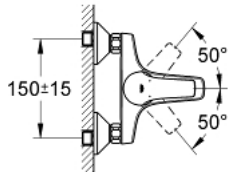

32 806 000 **GROHE BAUCURVE SINGLE-LEVER BATH MIXER 1/2"**

PRODUCT DESCRIPTION

- Colour: chrome
- wall mounted
- metal lever
- GROHE SmoothControl 46 mm ceramic cartridge
- GROHE LongLife finish
- adjustable flow rate limiter
- adjustable minimum flow rate approx. 2.5 l/min
- automatic diverter: bath/shower
- mousseur
- S-unions
- metal wall escutcheon
- optional temperature limiter ref. no. 46 308

32 806 000 GROHE BAUCURVE SINGLE-LEVER BATH MIXER 1/2"

SPARE PARTS, 8月 2009 – now

- 1: Lever (Spare part-nr. 46700000)
- 2: Cap (Spare part-nr. 46578000)
- 3: Cartridge (Spare part-nr. 46048000)
- 4: Diverter knob (Spare part-nr. 65648000)
- 5: Diverter (Spare part-nr. 65655000)
- 6: Mousseur (Spare part-nr. 13952000)
- 7: S-union (Spare part-nr. 12075000)
- 8: Screw connection 1/2" (Spare part-nr. 45044000)
- 9: Extension 3/4", 20 mm (Spare part-nr. 0713000M)*
- 10: Special spanner (Spare part-nr. 19377000)*