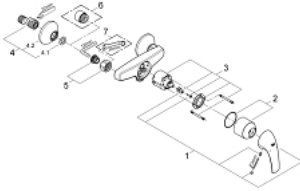

32 807 000 GROHE BAUCURVE SINGLE-LEVER SHOWER MIXER

PRODUCT DESCRIPTION

- Colour: chrome
- wall mounted
- metal lever
- GROHE SmoothControl 46 mm ceramic cartridge
- GROHE LongLife finish
- adjustable flow rate limiter
- adjustable minimum flow rate approx. 2.5 l/min
- shower outlet below 1/2"
- S-unions
- metal wall escutcheon
- optional temperature limiter

32 807 000 GROHE BAUCURVE SINGLE-LEVER SHOWER MIXER

SPARE PARTS, August 2009 – now

- 1: Lever (Spare part-nr. 46700000)
- 2: Shield (Spare part-nr. 46578000)
- 3: Cartridge (Spare part-nr. 46048000)
- 4: S-union (Spare part-nr. 12075000)
- 5: Screw joint (Spare part-nr. 45044000)
- 6: Extension 3/4", 20 mm (Spare part-nr. 0713000M)*
- 7: Special spanner (Spare part-nr. 19377000)*