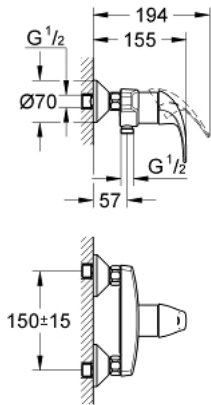

32 807 000 GROHE BAUCURVE SINGLE-LEVER SHOWER MIXER

PRODUCT DESCRIPTION

- Colour: chrome
- wall mounted
- metal lever
- GROHE SmoothControl 46 mm ceramic cartridge
- GROHE LongLife finish
- adjustable flow rate limiter
- adjustable minimum flow rate approx. 2.5 l/min
- shower outlet below 1/2"
- S-unions
- metal wall escutcheon
- optional temperature limiter

32 807 000 GROHE BAUCURVE SINGLE-LEVER SHOWER MIXER

SPARE PARTS, August 2009 – now

- 1: Lever (Spare part-nr. 46700000)
- 2: Shield (Spare part-nr. 46578000)
- 3: Cartridge (Spare part-nr. 46048000)
- 4: S-union (Spare part-nr. 12075000)
- 5: Screw joint (Spare part-nr. 45044000)
- 6: Extension 3/4", 20 mm (Spare part-nr. 0713000M)*
- 7: Special spanner (Spare part-nr. 19377000)*