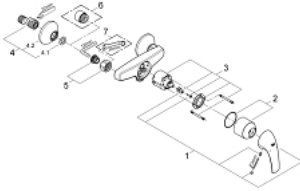

32 807 000 **GROHE BAUCURVE SINGLE-LEVER SHOWER MIXER 1/2"**

**PRODUCT DESCRIPTION**

- Colour: chrome
- wall mounted
- metal lever
- GROHE SmoothControl 46 mm ceramic cartridge
- GROHE LongLife finish
- adjustable flow rate limiter
- adjustable minimum flow rate approx. 2.5 l/min
- shower bottom outlet 1/2"
- S-unions
- metal wall escutcheon
- optional temperature limiter

## 32 807 000 GROHE BAUCURVE SINGLE-LEVER SHOWER MIXER 1/2"

### SPARE PARTS, 8月 2009 – now

- 1: Lever (Spare part-nr. 46700000)
- 2: Cap (Spare part-nr. 46578000)
- 3: Cartridge (Spare part-nr. 46048000)
- 4: S-union (Spare part-nr. 12075000)
- 5: Screw connection 1/2" (Spare part-nr. 45044000)
- 6: Extension 3/4", 20 mm (Spare part-nr. 0713000M)\*
- 7: Special spanner (Spare part-nr. 19377000)\*