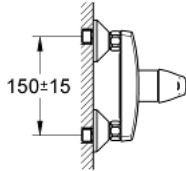

32 807 000 **GROHE BAUCURVE SINGLE-LEVER SHOWER MIXER 1/2"**

**PRODUCT DESCRIPTION**

- Colour: chrome
- wall mounted
- metal lever
- GROHE SmoothControl 46 mm ceramic cartridge
- GROHE LongLife finish
- adjustable flow rate limiter
- adjustable minimum flow rate approx. 2.5 l/min
- shower bottom outlet 1/2"
- S-unions
- metal wall escutcheon
- optional temperature limiter

## 32 807 000 GROHE BAUCURVE SINGLE-LEVER SHOWER MIXER 1/2"

### SPARE PARTS, 8月 2009 – now

- 1: Lever (Spare part-nr. 46700000)
- 2: Cap (Spare part-nr. 46578000)
- 3: Cartridge (Spare part-nr. 46048000)
- 4: S-union (Spare part-nr. 12075000)
- 5: Screw connection 1/2" (Spare part-nr. 45044000)
- 6: Extension 3/4", 20 mm (Spare part-nr. 0713000M)\*
- 7: Special spanner (Spare part-nr. 19377000)\*