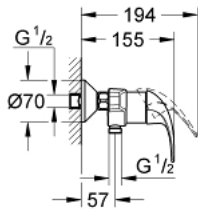

32 807 000 **GROHE BAUCURVE SINGLE-LEVER SHOWER MIXER 1/2"**

**PRODUCT DESCRIPTION**

- Colour: chrome
- wall mounted
- metal lever
- GROHE SmoothControl 46 mm ceramic cartridge
- GROHE LongLife finish
- adjustable flow rate limiter
- adjustable minimum flow rate approx. 2.5 l/min
- shower bottom outlet 1/2"
- S-unions
- metal wall escutcheon
- optional temperature limiter

## 32 807 000 GROHE BAUCURVE SINGLE-LEVER SHOWER MIXER 1/2"

### SPARE PARTS, 8月 2009 – now

- 1: Lever (Spare part-nr. 46700000)
- 2: Cap (Spare part-nr. 46578000)
- 3: Cartridge (Spare part-nr. 46048000)
- 4: S-union (Spare part-nr. 12075000)
- 5: Screw connection 1/2" (Spare part-nr. 45044000)
- 6: Extension 3/4", 20 mm (Spare part-nr. 0713000M)\*
- 7: Special spanner (Spare part-nr. 19377000)\*