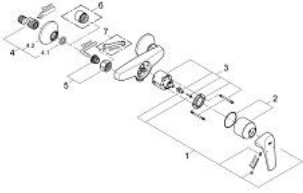

32 812 000 GROHE BAUFLOW SINGLE-LEVER SHOWER MIXER

PRODUCT DESCRIPTION

- Colour: chrome
- wall mounted
- metal lever
- GROHE SmoothControl 46 mm ceramic cartridge
- GROHE LongLife finish
- adjustable flow rate limiter
- adjustable minimum flow rate approx. 2.5 l/min
- shower outlet below 1/2"
- S-unions
- metal wall escutcheon
- optional temperature limiter

32 812 000 GROHE BAUFLOW SINGLE-LEVER SHOWER MIXER

SPARE PARTS, August 2009 – now

- 1: Lever (Spare part-nr. 46702000)
- 2: Shield (Spare part-nr. 46578000)
- 3: Cartridge (Spare part-nr. 46048000)
- 4: S-union (Spare part-nr. 12075000)
- 5: Screw joint (Spare part-nr. 45044000)
- 6: Extension 3/4", 20 mm (Spare part-nr. 0713000M)*
- 7: Special spanner (Spare part-nr. 19377000)*