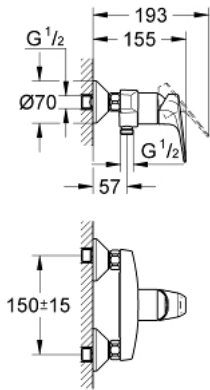

32 812 000 GROHE BAUFLOW SINGLE-LEVER SHOWER MIXER

PRODUCT DESCRIPTION

- Colour: chrome
- wall mounted
- metal lever
- GROHE SmoothControl 46 mm ceramic cartridge
- GROHE LongLife finish
- adjustable flow rate limiter
- adjustable minimum flow rate approx. 2.5 l/min
- shower outlet below 1/2"
- S-unions
- metal wall escutcheon
- optional temperature limiter

32 812 000 GROHE BAUFLOW SINGLE-LEVER SHOWER MIXER

SPARE PARTS, August 2009 – now

- 1: Lever (Spare part-nr. 46702000)
- 2: Shield (Spare part-nr. 46578000)
- 3: Cartridge (Spare part-nr. 46048000)
- 4: S-union (Spare part-nr. 12075000)
- 5: Screw joint (Spare part-nr. 45044000)
- 6: Extension 3/4", 20 mm (Spare part-nr. 0713000M)*
- 7: Special spanner (Spare part-nr. 19377000)*