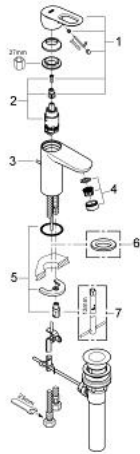

## 32 814 000 BAULOOK SINGLE-LEVER BASIN MIXER

### PRODUCT DESCRIPTION

- Colour: chrome
- single hole installation
- metal lever
- GROHE SmoothControl 28 mm ceramic cartridge
- GROHE LongLife finish
- mousseur
- pop-up waste set 1 1/4"
- flexible connection hoses
- rapid-installation-system

## 32 814 000 BAULoop SINGLE-LEVER BASIN MIXER

### SPARE PARTS, August 2009 – now

- 1: Lever (Spare part-nr. 46695000)
- 2: Cartridge (Spare part-nr. 46580000)
- 3: Pop-up rod (Spare part-nr. 10769000)
- 4: Mousseur (Spare part-nr. 13952000)
- 5: Shank mounting kit (Spare part-nr. 46249000)
- 6: Base plate (Spare part-nr. 48052000)\*
- 7: Mounting wrench (Spare part-nr. 19017000)\*