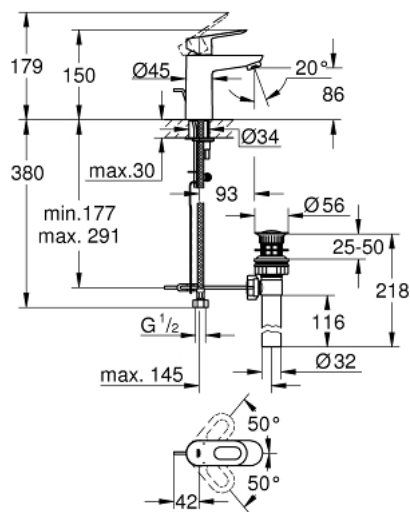

## 32 814 000 BAULOOK SINGLE-LEVER BASIN MIXER

### PRODUCT DESCRIPTION

- Colour: chrome
- single hole installation
- metal lever
- GROHE SmoothControl 28 mm ceramic cartridge
- GROHE LongLife finish
- mousseur
- pop-up waste set 1 1/4"
- flexible connection hoses
- rapid-installation-system

## 32 814 000 BAULoop SINGLE-LEVER BASIN MIXER

### SPARE PARTS, August 2009 – now

- 1: Lever (Spare part-nr. 46695000)
- 2: Cartridge (Spare part-nr. 46580000)
- 3: Pop-up rod (Spare part-nr. 10769000)
- 4: Mousseur (Spare part-nr. 13952000)
- 5: Shank mounting kit (Spare part-nr. 46249000)
- 6: Base plate (Spare part-nr. 48052000)\*
- 7: Mounting wrench (Spare part-nr. 19017000)\*