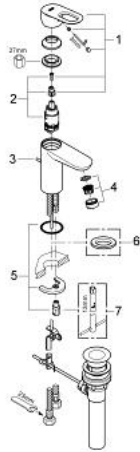

## 32 814 000 BAULoop SINGLE-LEVER BASIN MIXER 1/2"

### PRODUCT DESCRIPTION

- Colour: chrome
- single hole installation
- metal lever
- GROHE SmoothControl 28 mm ceramic cartridge
- GROHE LongLife finish
- mousseur
- pop-up waste set 1"
- flexible connection hoses
- rapid installation system

### SPARE PARTS, 8月 2009 – now

- 1: Lever (Spare part-nr. 46695000)
- 2: Cartridge (Spare part-nr. 46580000)
- 3: Pop-up rod (Spare part-nr. 10769000)
- 4: Mousseur (Spare part-nr. 13952000)
- 5: Shank mounting kit (Spare part-nr. 46249000)
- 6: Base plate (Spare part-nr. 48052000)\*
- 7: Mounting wrench (Spare part-nr. 19017000)\*