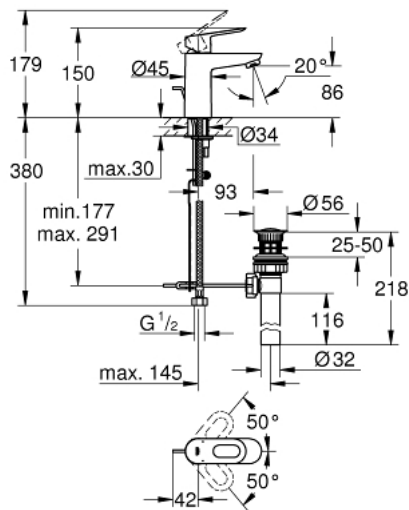

## 32 814 000 BAULoop SINGLE-LEVER BASIN MIXER 1/2"

### PRODUCT DESCRIPTION

- Colour: chrome
- single hole installation
- metal lever
- GROHE SmoothControl 28 mm ceramic cartridge
- GROHE LongLife finish
- mousseur
- pop-up waste set 1"
- flexible connection hoses
- rapid installation system

### SPARE PARTS, 8月 2009 – now

- 1: Lever (Spare part-nr. 46695000)
- 2: Cartridge (Spare part-nr. 46580000)
- 3: Pop-up rod (Spare part-nr. 10769000)
- 4: Mousseur (Spare part-nr. 13952000)
- 5: Shank mounting kit (Spare part-nr. 46249000)
- 6: Base plate (Spare part-nr. 48052000)\*
- 7: Mounting wrench (Spare part-nr. 19017000)\*