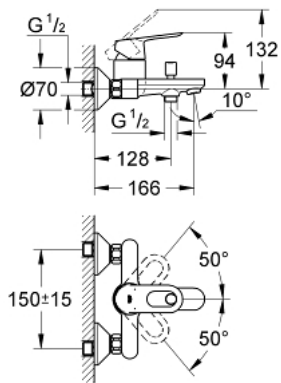

## 32 815 000 BAULoop SINGLE-LEVER BATH/SHOWER MIXER

### PRODUCT DESCRIPTION

- Colour: chrome
- wall mounted
- metal lever
- GROHE SmoothControl 46 mm ceramic cartridge
- GROHE LongLife finish
- adjustable minimum flow rate approx. 2.5 l/min
- adjustable flow rate limiter
- automatic diverter: bath/shower
- mousseur
- S-unions
- metal wall escutcheon
- optional temperature limiter ref. no. 46 308

### SPARE PARTS, June 2016 – now

- 1: Lever (Spare part-nr. 46696000)
- 2: Shield (Spare part-nr. 46584000)
- 3: Cartridge (Spare part-nr. 46048000)
- 4: Diverter knob (Spare part-nr. 64309000)
- 5: Diverter (Spare part-nr. 65655000)
- 6: Mousseur (Spare part-nr. 13952000)
- 7: S-union (Spare part-nr. 12075000)
- 7.1: Ball seal dia. 9x6.8 mm (Spare part-nr. 0138600M)
- 7.2: Escutcheon (Spare part-nr. 0221000M)
- 8: Screw joint (Spare part-nr. 45044000)
- 9: Extension 3/4", 20 mm (Spare part-nr. 0713000M)\*
- 10: Special spanner (Spare part-nr. 19377000)\*