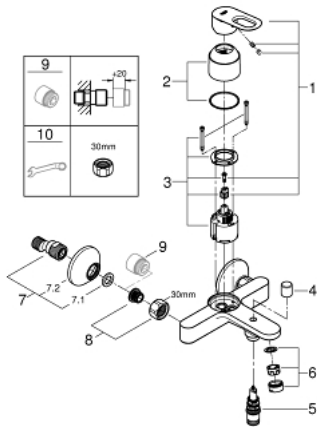

## 32 815 000 BAULoop SINGLE-LEVER BATH/SHOWER MIXER

### PRODUCT DESCRIPTION

- Colour: chrome
- wall mounted
- metal lever
- GROHE SmoothControl 46 mm ceramic cartridge
- GROHE LongLife finish
- adjustable minimum flow rate approx. 2.5 l/min
- adjustable flow rate limiter
- automatic diverter: bath/shower
- mousseur
- S-unions
- metal wall escutcheon
- optional temperature limiter ref. no. 46 308

### SPARE PARTS, June 2016 – now

- 1: Lever (Spare part-nr. 46696000)
- 2: Shield (Spare part-nr. 46584000)
- 3: Cartridge (Spare part-nr. 46048000)
- 4: Diverter knob (Spare part-nr. 64309000)
- 5: Diverter (Spare part-nr. 65655000)
- 6: Mousseur (Spare part-nr. 13952000)
- 7: S-union (Spare part-nr. 12075000)
- 7.1: Ball seal dia. 9x6.8 mm (Spare part-nr. 0138600M)
- 7.2: Escutcheon (Spare part-nr. 0221000M)
- 8: Screw joint (Spare part-nr. 45044000)
- 9: Extension 3/4", 20 mm (Spare part-nr. 0713000M)\*
- 10: Special spanner (Spare part-nr. 19377000)\*