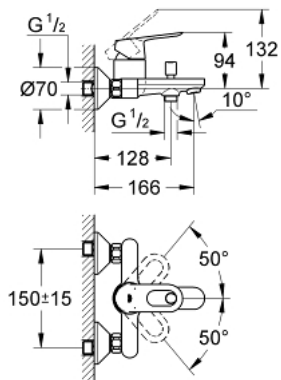

## 32 815 000 BAULoop SINGLE-LEVER BATH MIXER 1/2"

### PRODUCT DESCRIPTION

- Colour: chrome
- wall mounted
- metal lever
- GROHE SmoothControl 46 mm ceramic cartridge
- GROHE LongLife finish
- adjustable minimum flow rate approx. 2.5 l/min
- adjustable flow rate limiter
- automatic diverter: bath/shower
- mousseur
- S-unions
- metal wall escutcheon
- optional temperature limiter ref. no. 46 308

### SPARE PARTS, 6月 2016 – now

- 1: Lever (Spare part-nr. 46696000)
- 2: Cap (Spare part-nr. 46584000)
- 3: Cartridge (Spare part-nr. 46048000)
- 4: Diverter knob (Spare part-nr. 64309000)
- 5: Diverter (Spare part-nr. 65655000)
- 6: Mousseur (Spare part-nr. 13952000)
- 7: S-union (Spare part-nr. 12075000)
- 7.1: Seal (Spare part-nr. 0138600M)
- 7.2: Escutcheon (Spare part-nr. 0221000M)
- 8: Screw connection 1/2" (Spare part-nr. 45044000)
- 9: Extension 3/4", 20 mm (Spare part-nr. 0713000M)\*
- 10: Special spanner (Spare part-nr. 19377000)\*