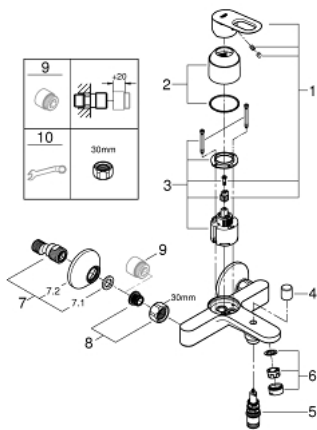

## 32 815 000 BAULoop SINGLE-LEVER BATH MIXER 1/2"

### PRODUCT DESCRIPTION

- Colour: chrome
- wall mounted
- metal lever
- GROHE SmoothControl 46 mm ceramic cartridge
- GROHE LongLife finish
- adjustable minimum flow rate approx. 2.5 l/min
- adjustable flow rate limiter
- automatic diverter: bath/shower
- mousseur
- S-unions
- metal wall escutcheon
- optional temperature limiter ref. no. 46 308

### SPARE PARTS, 6月 2016 – now

- 1: Lever (Spare part-nr. 46696000)
- 2: Cap (Spare part-nr. 46584000)
- 3: Cartridge (Spare part-nr. 46048000)
- 4: Diverter knob (Spare part-nr. 64309000)
- 5: Diverter (Spare part-nr. 65655000)
- 6: Mousseur (Spare part-nr. 13952000)
- 7: S-union (Spare part-nr. 12075000)
- 7.1: Seal (Spare part-nr. 0138600M)
- 7.2: Escutcheon (Spare part-nr. 0221000M)
- 8: Screw connection 1/2" (Spare part-nr. 45044000)
- 9: Extension 3/4", 20 mm (Spare part-nr. 0713000M)\*
- 10: Special spanner (Spare part-nr. 19377000)\*