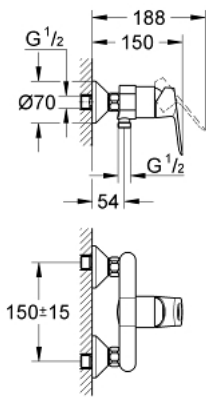

32 816 000 BAULoop SINGLE-LEVER SHOWER MIXER

PRODUCT DESCRIPTION

- Colour: chrome
- wall mounted
- metal lever
- GROHE SmoothControl 46 mm ceramic cartridge
- GROHE LongLife finish
- adjustable flow rate limiter
- adjustable minimum flow rate approx. 2.5 l/min
- shower outlet below 1/2"
- S-unions
- metal wall escutcheon
- optional temperature limiter

32 816 000 BAULoop SINGLE-LEVER SHOWER MIXER

SPARE PARTS, June 2016 – now

- 1: Lever (Spare part-nr. 46696000)
- 2: Shield (Spare part-nr. 46584000)
- 3: Cartridge (Spare part-nr. 46048000)
- 4: S-union (Spare part-nr. 12075000)
- 4.1: Ball seal dia. 9x6.8 mm (Spare part-nr. 0138600M)
- 4.2: Escutcheon (Spare part-nr. 0221000M)
- 5: Screw joint (Spare part-nr. 45044000)
- 6: Extension 3/4", 20 mm (Spare part-nr. 0713000M)*
- 7: Special spanner (Spare part-nr. 19377000)*