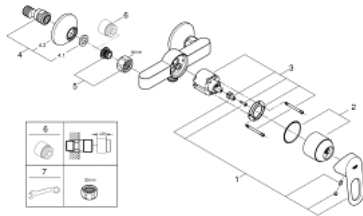

32 816 000 BAULoop SINGLE-LEVER SHOWER MIXER

PRODUCT DESCRIPTION

- Colour: chrome
- wall mounted
- metal lever
- GROHE SmoothControl 46 mm ceramic cartridge
- GROHE LongLife finish
- adjustable flow rate limiter
- adjustable minimum flow rate approx. 2.5 l/min
- shower outlet below 1/2"
- S-unions
- metal wall escutcheon
- optional temperature limiter

32 816 000 BAULoop SINGLE-LEVER SHOWER MIXER

SPARE PARTS, June 2016 – now

- 1: Lever (Spare part-nr. 46696000)
- 2: Shield (Spare part-nr. 46584000)
- 3: Cartridge (Spare part-nr. 46048000)
- 4: S-union (Spare part-nr. 12075000)
- 4.1: Ball seal dia. 9x6.8 mm (Spare part-nr. 0138600M)
- 4.2: Escutcheon (Spare part-nr. 0221000M)
- 5: Screw joint (Spare part-nr. 45044000)
- 6: Extension 3/4", 20 mm (Spare part-nr. 0713000M)*
- 7: Special spanner (Spare part-nr. 19377000)*