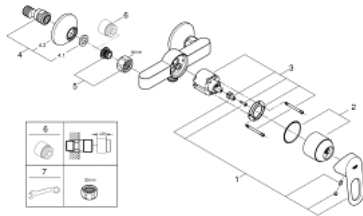

32 816 000 BAULoop SINGLE-LEVER SHOWER MIXER 1/2"

PRODUCT DESCRIPTION

- Colour: chrome
- wall mounted
- metal lever
- GROHE SmoothControl 46 mm ceramic cartridge
- GROHE LongLife finish
- adjustable flow rate limiter
- adjustable minimum flow rate approx. 2.5 l/min
- shower bottom outlet 1/2"
- S-unions
- metal wall escutcheon
- optional temperature limiter

32 816 000 BAULoop SINGLE-LEVER SHOWER MIXER 1/2"

SPARE PARTS, 6月 2016 – now

- 1: Lever (Spare part-nr. 46696000)
- 2: Cap (Spare part-nr. 46584000)
- 3: Cartridge (Spare part-nr. 46048000)
- 4: S-union (Spare part-nr. 12075000)
- 4.1: Seal (Spare part-nr. 0138600M)
- 4.2: Escutcheon (Spare part-nr. 0221000M)
- 5: Screw connection 1/2" (Spare part-nr. 45044000)
- 6: Extension 3/4", 20 mm (Spare part-nr. 0713000M)*
- 7: Special spanner (Spare part-nr. 19377000)*