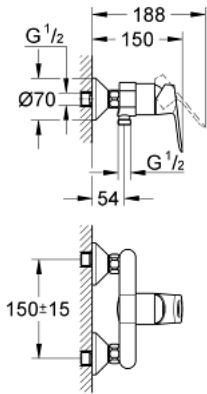

32 816 000 BAULoop SINGLE-LEVER SHOWER MIXER 1/2"

PRODUCT DESCRIPTION

- Colour: chrome
- wall mounted
- metal lever
- GROHE SmoothControl 46 mm ceramic cartridge
- GROHE LongLife finish
- adjustable flow rate limiter
- adjustable minimum flow rate approx. 2.5 l/min
- shower bottom outlet 1/2"
- S-unions
- metal wall escutcheon
- optional temperature limiter

32 816 000 BAULoop SINGLE-LEVER SHOWER MIXER 1/2"

SPARE PARTS, 6月 2016 – now

- 1: Lever (Spare part-nr. 46696000)
- 2: Cap (Spare part-nr. 46584000)
- 3: Cartridge (Spare part-nr. 46048000)
- 4: S-union (Spare part-nr. 12075000)
- 4.1: Seal (Spare part-nr. 0138600M)
- 4.2: Escutcheon (Spare part-nr. 0221000M)
- 5: Screw connection 1/2" (Spare part-nr. 45044000)
- 6: Extension 3/4", 20 mm (Spare part-nr. 0713000M)*
- 7: Special spanner (Spare part-nr. 19377000)*