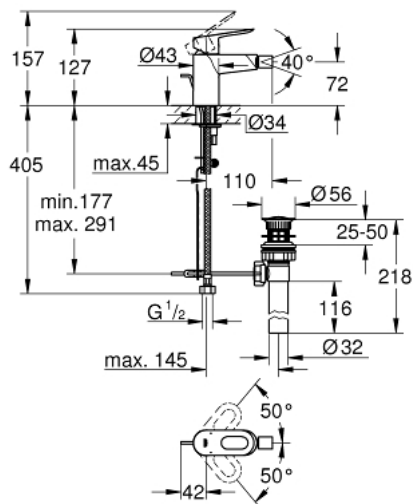

## 32 818 000 BAULOOP SINGLE-LEVER BIDET MIXER

### PRODUCT DESCRIPTION

- Colour: chrome
- single hole installation
- metal lever
- GROHE SmoothControl 28 mm ceramic cartridge
- GROHE LongLife finish
- ball-joint mousseur
- pop-up waste set 1 1/4"
- flexible connection hoses
- rapid-installation-system

## 32 818 000 BAULOOK SINGLE-LEVER BIDET MIXER

### SPARE PARTS, August 2009 – now

- 1: Lever (Spare part-nr. 46695000)
- 2: Cartridge (Spare part-nr. 46580000)
- 3: Pop-up rod (Spare part-nr. 10769000)
- 4: Mousseur (Spare part-nr. 13989000)
- 5: Shank mounting kit (Spare part-nr. 46249000)
- 6: Base plate (Spare part-nr. 48052000)\*
- 7: Mounting wrench (Spare part-nr. 19017000)\*