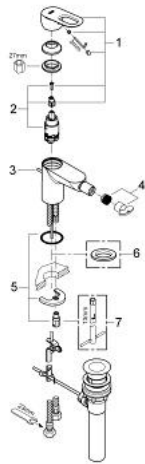

## 32 818 000 BAULOOP SINGLE-LEVER BIDET MIXER

### PRODUCT DESCRIPTION

- Colour: chrome
- single hole installation
- metal lever
- GROHE SmoothControl 28 mm ceramic cartridge
- GROHE LongLife finish
- ball-joint mousseur
- pop-up waste set 1 1/4"
- flexible connection hoses
- rapid-installation-system

## 32 818 000 BAULOOK SINGLE-LEVER BIDET MIXER

### SPARE PARTS, August 2009 – now

- 1: Lever (Spare part-nr. 46695000)
- 2: Cartridge (Spare part-nr. 46580000)
- 3: Pop-up rod (Spare part-nr. 10769000)
- 4: Mousseur (Spare part-nr. 13989000)
- 5: Shank mounting kit (Spare part-nr. 46249000)
- 6: Base plate (Spare part-nr. 48052000)\*
- 7: Mounting wrench (Spare part-nr. 19017000)\*