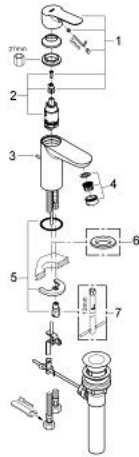

32 819 000 BAUEDGE SINGLE-LEVER BASIN MIXER S-SIZE

PRODUCT DESCRIPTION

- Colour: chrome
- single hole installation
- metal lever
- GROHE SmoothControl 28 mm ceramic cartridge
- GROHE LongLife finish
- mousseur
- pop-up waste set 1 1/4"
- flexible connection hoses
- rapid-installation-system

32 819 000 BAUEDGE SINGLE-LEVER BASIN MIXER S-SIZE

SPARE PARTS, August 2009 – now

- 1: Lever (Spare part-nr. 46697000)
- 2: Cartridge (Spare part-nr. 46580000)
- 3: Pop-up rod (Spare part-nr. 10769000)
- 4: Mousseur (Spare part-nr. 13952000)
- 5: Shank mounting kit (Spare part-nr. 46249000)
- 6: Base plate (Spare part-nr. 48052000)*
- 7: Mounting wrench (Spare part-nr. 19017000)*