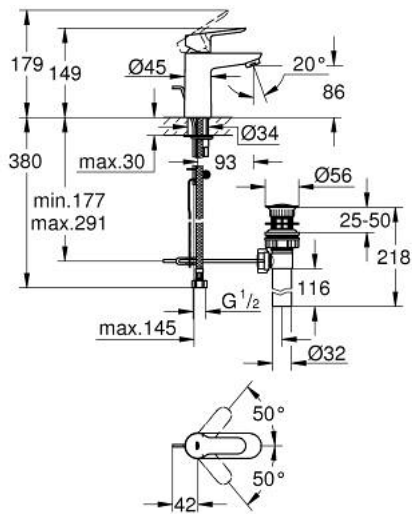

32 819 000 BAUEDGE SINGLE-LEVER BASIN MIXER S-SIZE

PRODUCT DESCRIPTION

- Colour: chrome
- single hole installation
- metal lever
- GROHE SmoothControl 28 mm ceramic cartridge
- GROHE LongLife finish
- mousseur
- pop-up waste set 1 1/4"
- flexible connection hoses
- rapid-installation-system

32 819 000 BAUEDGE SINGLE-LEVER BASIN MIXER S-SIZE

SPARE PARTS, August 2009 – now

- 1: Lever (Spare part-nr. 46697000)
- 2: Cartridge (Spare part-nr. 46580000)
- 3: Pop-up rod (Spare part-nr. 10769000)
- 4: Mousseur (Spare part-nr. 13952000)
- 5: Shank mounting kit (Spare part-nr. 46249000)
- 6: Base plate (Spare part-nr. 48052000)*
- 7: Mounting wrench (Spare part-nr. 19017000)*