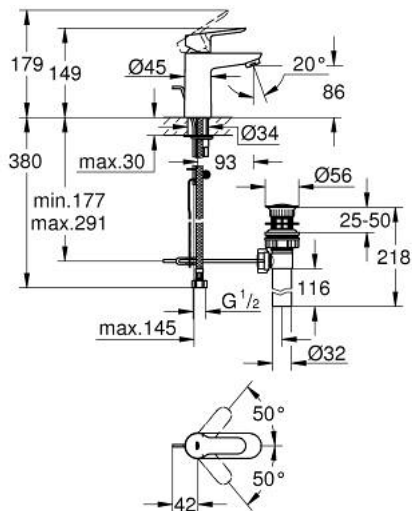

32 819 000 **BAUEDGE SINGLE-LEVER BASIN MIXER 1/2"**
S-SIZE

PRODUCT DESCRIPTION

- Colour: chrome
- single hole installation
- metal lever
- GROHE SmoothControl 28 mm ceramic cartridge
- GROHE LongLife finish
- mousseur
- pop-up waste set 1"
- flexible connection hoses
- rapid installation system

32 819 000 BAUEDGE SINGLE-LEVER BASIN MIXER 1/2" S-SIZE

SPARE PARTS, 8月 2009 – now

- 1: Lever (Spare part-nr. 46697000)
- 2: Cartridge (Spare part-nr. 46580000)
- 3: Pop-up rod (Spare part-nr. 10769000)
- 4: Mousseur (Spare part-nr. 13952000)
- 5: Shank mounting kit (Spare part-nr. 46249000)
- 6: Base plate (Spare part-nr. 48052000)*
- 7: Mounting wrench (Spare part-nr. 19017000)*