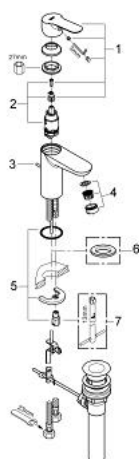

32 819 000 **BAUEDGE SINGLE-LEVER BASIN MIXER 1/2"**
S-SIZE

PRODUCT DESCRIPTION

- Colour: chrome
- single hole installation
- metal lever
- GROHE SmoothControl 28 mm ceramic cartridge
- GROHE LongLife finish
- mousseur
- pop-up waste set 1"
- flexible connection hoses
- rapid installation system

32 819 000 BAUEDGE SINGLE-LEVER BASIN MIXER 1/2" S-SIZE

SPARE PARTS, 8月 2009 – now

- 1: Lever (Spare part-nr. 46697000)
- 2: Cartridge (Spare part-nr. 46580000)
- 3: Pop-up rod (Spare part-nr. 10769000)
- 4: Mousseur (Spare part-nr. 13952000)
- 5: Shank mounting kit (Spare part-nr. 46249000)
- 6: Base plate (Spare part-nr. 48052000)*
- 7: Mounting wrench (Spare part-nr. 19017000)*