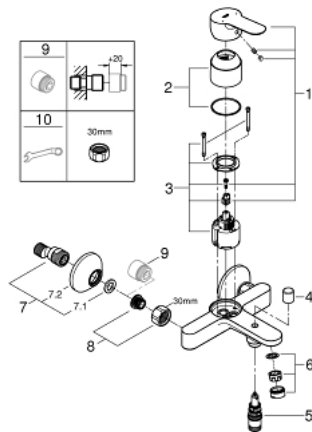

32 820 000 BAUEDGE SINGLE-LEVER BATH/SHOWER MIXER

PRODUCT DESCRIPTION

- Colour: chrome
- wall mounted
- metal lever
- GROHE SmoothControl 46 mm ceramic cartridge
- GROHE LongLife finish
- adjustable flow rate limiter
- adjustable minimum flow rate approx. 2.5 l/min
- automatic diverter: bath/shower
- mousseur
- S-unions
- metal wall escutcheon
- optional temperature limiter ref. no. 46 308

32 820 000 BAUEDGE SINGLE-LEVER BATH/SOWER MIXER

SPARE PARTS, June 2016 – now

- 1: Lever (Spare part-nr. 46698000)
- 2: Shield (Spare part-nr. 46584000)
- 3: Cartridge (Spare part-nr. 46048000)
- 4: Diverter knob (Spare part-nr. 64309000)
- 5: Diverter (Spare part-nr. 65655000)
- 6: Mousseur (Spare part-nr. 13952000)
- 7: S-union (Spare part-nr. 12075000)
- 7.1: Ball seal dia. 9x6.8 mm (Spare part-nr. 0138600M)
- 7.2: Escutcheon (Spare part-nr. 0221000M)
- 8: Screw joint (Spare part-nr. 45044000)
- 9: Extension 3/4", 20 mm (Spare part-nr. 0713000M)*
- 10: Special spanner (Spare part-nr. 19377000)*