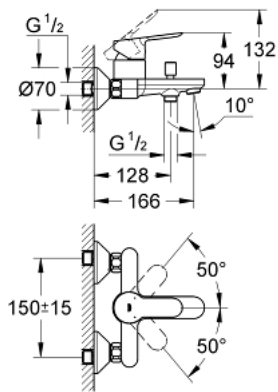

32 820 000 BAUEDGE SINGLE-LEVER BATH/SHOWER MIXER

PRODUCT DESCRIPTION

- Colour: chrome
- wall mounted
- metal lever
- GROHE SmoothControl 46 mm ceramic cartridge
- GROHE LongLife finish
- adjustable flow rate limiter
- adjustable minimum flow rate approx. 2.5 l/min
- automatic diverter: bath/shower
- mousseur
- S-unions
- metal wall escutcheon
- optional temperature limiter ref. no. 46 308

32 820 000 BAUEDGE SINGLE-LEVER BATH/SOWER MIXER

SPARE PARTS, June 2016 – now

- 1: Lever (Spare part-nr. 46698000)
- 2: Shield (Spare part-nr. 46584000)
- 3: Cartridge (Spare part-nr. 46048000)
- 4: Diverter knob (Spare part-nr. 64309000)
- 5: Diverter (Spare part-nr. 65655000)
- 6: Mousseur (Spare part-nr. 13952000)
- 7: S-union (Spare part-nr. 12075000)
- 7.1: Ball seal dia. 9x6.8 mm (Spare part-nr. 0138600M)
- 7.2: Escutcheon (Spare part-nr. 0221000M)
- 8: Screw joint (Spare part-nr. 45044000)
- 9: Extension 3/4", 20 mm (Spare part-nr. 0713000M)*
- 10: Special spanner (Spare part-nr. 19377000)*